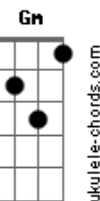

© ukulele-chords.com

© ukulele-chords.com