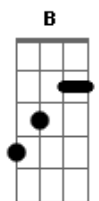

© ukulele-chords.com