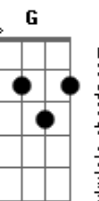

© ukulele-chords.com