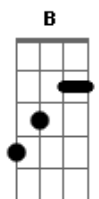

© ukulele-chords.com