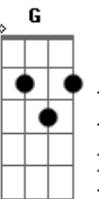

Extreme - Love Of My Life

Tom: F

C
Love of my Life, You've hurt me
Dm **G**
You've broken my heart, and now you leave me
C **C7** **F**
Love of My Life, Can't you see?
Dm **Am**
bring it back, bring it back
Bb **F** **Bb**
don't take it away from me, because
Am **Dm** **G**
You don't know
C **F**
what it means to me...

what it means to me...

Dm **Am**
You will remember, When this is blown over
Bb **F**
And everything's all by the way
Dm **Am** **Gbdim**
When I grow older I will be there at your side to remind you
Gm
How I still love you
C7
I still love you.. u u

Gbm **B** **A** **D C G**
Love of my life, Love of my Li..fe

Dm **Am**
Back, hurry back
Bb **F** **Bb**
Don't take it away from me, because
Am **Dm** **G**
you don't know
C **C7** **F**
what it means to me....

Dm
Love of my life...
Am **Bb** **Bbm** **F**
Love of my life... hu.. hu.. yeah yeah yeah

Acordes

© ukulele-chords.com

© ukulele-chords.com

© ukulele-chords.com

© ukulele-chords.com

© ukulele-chords.com

© ukulele-chords.com