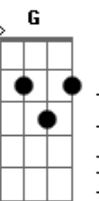

Extreme - Love Of My Life

Tom: F

C
Love of my Life, You've hurt me
Dm **G**
You've broken my heart, and now you leave me
C **C7** **F**
Love of My Life, Can't you see?
Dm **Am**
bring it back, bring it back
Bb **F** **Bb**
don't take it away from me, because
Am **Dm** **G**
You don't know
C **F**
what it means to me...

C **Am**
Love of my life don't leave me
Dm **G**
You've taken my love, and now desert me
C **C7** **F**
Love of my life can't you see?
Dm **Am**
Bring it back, bring it back
Bb **F** **Bb**
Don't take it away from me because
Am **Dm** **G**
you don't know
C **C7** **F**

Gbm **B** **A** **D C G**
Love of my life, Love of my Li..fe

Dm **Am**
Back, hurry back
Bb **F** **Bb**
Don't take it away from me, because
Am **Dm** **G**
you don't know
C **C7** **F**
what it means to me....

Dm
Love of my life...
Am **Bb** **Bbm** **F**
Love of my life... hu.. hu.. yeah yeah yeah

Acordes

© ukulele-chords.com

© ukulele-chords.com

© ukulele-chords.com

© ukulele-chords.com

© ukulele-chords.com

© ukulele-chords.com