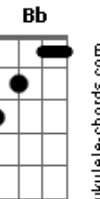

Extreme - Love Of My Life

Tom: F

C
Love of my Life, You've hurt me
Dm **G**
You've broken my heart, and now you leave me
C **C7** **F**
Love of My Life, Can't you see?
Dm **Am**
bring it back, bring it back
Bb **F** **Bb**
don't take it away from me, because
Am **Dm** **G**
You don't know
C **F**
what it means to me...

C **Am**
Love of my life don't leave me
Dm **G**
You've taken my love, and now desert me
C **C7** **F**
Love of my life can't you see?
Dm **Am**
Bring it back, bring it back
Bb **F** **Bb**
Don't take it away from me because
Am **Dm** **G**
you don't know
C **C7** **F**

Gbm **B** **A** **D C G**
Love of my life, Love of my Li..fe

Dm **Am**
Back, hurry back
Bb **F** **Bb**
Don't take it away from me, because
Am **Dm** **G**
you don't know
C **C7** **F**
what it means to me....

Dm
Love of my life...
Am **Bb** **Bbm** **F**
Love of my life... hu.. hu.. yeah yeah yeah

Acordes

© ukulele-chords.com

© ukulele-chords.com

© ukulele-chords.com

© ukulele-chords.com

© ukulele-chords.com

© ukulele-chords.com