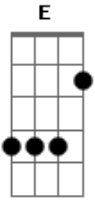

© ukulele-chords.com