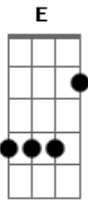

Extreme - Leave Me Alone

Tom: **D**

Verse Riff

Chorus Riff

guitar)

Middle Part(rhythm

Bend Note

==	TABLATURE	EXPLANATION
==		
	=====	
	-----	-----
	----5h8---	Hammeron
	-----	-----
	----5p8---	Pulloff
	-----	-----
	-----	-----
	----5/8---	Slide Up
	-----	-----
	----5\8---	Slide Down
	-----	-----
	-----	----- Repeat Start
	& End	
	----5~~~~	Vibrato
	-----	-----
	-----	-----
	-----	-----

	--5bu7---	Bend note up

	--7r5----	Release bent note

	=====	
	=====	

Acordes

© ukulele-chords.com

© ukulele-chords.com