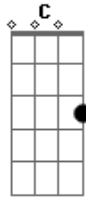

(From the record III Sides Of Every Story)

PS Tune down youre guitar to bE.

E7 A7 E7 A7
 E7#9
 T slide
 F7#9
 slide down (Riff A)
C B E E G7

B
 X3 (end **A**) (Riff **B**)
 (end **B**) E7#9 F7#9 E7#9 F7#9 E7#9
 E7#9
 F7#9 E7#9 N.H E7#9 slide down. Riff **A**
 Riff **B** Riff **C**

```

```

-----|
---5-5-5-5-|
-7-5-----7-5---5-7-|
-----7-----|

```

Guitar1 slide

END.

```

-----|
---5-5-5-5-|
-7-5-----7-5---5-7-|
-----7-----|

```

Well that's it.
Send a mail if anything is dim.

Bjorn Magnussen

Acordes

© ukulele-chords.com

© ukulele-chords.com

© ukulele-chords.com

© ukulele-chords.com