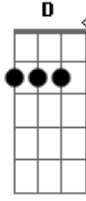

© ukulele-chords.com