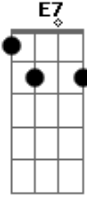

© ukulele-chords.com