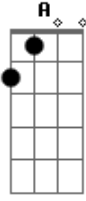

© ukulele-chords.com