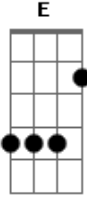

```
-----|
---5-5-5-5-|
-7-5-----7-5---5-7-|
-----7-----|
```

Guitar1   slide

END.

```
-----|
---5-5-5-5-|
-7-5-----7-5---5-7-|
-----7-----|
```

Well that's it.
Send a mail if anything is dim.

Bjorn Magnussen

Acordes