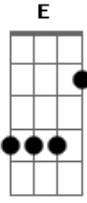

```
-----|
---5-5-5-5-|
-7-5-----7-5---5-7-|
-----7-----|
```

Guitar1 slide

END.

```
-----|
---5-5-5-5-|
-7-5-----7-5---5-7-|
-----7-----|
```

Well that's it.
Send a mail if anything is dim.

Bjorn Magnussen

Acordes