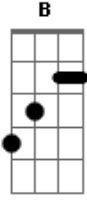

© ukulele-chords.com