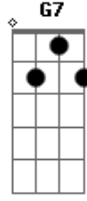

© ukulele-chords.com