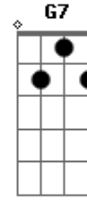

© ukulele-chords.com