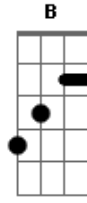

© ukulele-chords.com