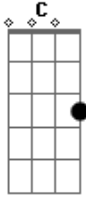

© ukulele-chords.com