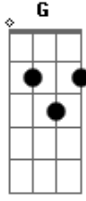

© ukulele-chords.com