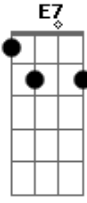

© ukulele-chords.com