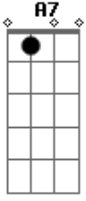

© ukulele-chords.com