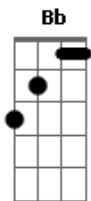

[Pré-Refrão]

C Bb
I... I'd like to feel the passion
C Bb
To the point of no return
C Bb
I... will be in full reaction
C Bb
I wanna take you in my arms

[Refrão]

Am F
You're taking me
G Am F
To the point of no return
G
Ah, ah, ah

Am F
You're taking me
G Am F
To the point of no return
G
Ah, ah, ah

[Segunda Parte]

Am F
It took so long
G
But I treasure now
Am F G
The love you gave to me
Am F
And when you smile
G
It warms my heart in me
Am F G

Acordes

© ukulele-chords.com

© ukulele-chords.com

© ukulele-chords.com

© ukulele-chords.com

© ukulele-chords.com

Oh, baby, can't you see?

[Pré-Refrão]

C Bb
I... I'd like to feel the passion
C Bb
To the point of no return, Oh, baby
C Bb
I... will be in full reaction
C Bb
I wanna take you in my arms

[Refrão]

Am F
You're taking me
G Am F
To the point of no return
G
Ah, ah, ah