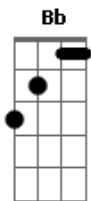

[Pré-Refrão]

C Bb  
I... I'd like to feel the passion  
C Bb  
To the point of no return  
C Bb  
I... will be in full reaction  
C Bb  
I wanna take you in my arms

[Refrão]

Am F  
You're taking me  
G Am F  
To the point of no return  
G  
Ah, ah, ah

Am F  
You're taking me  
G Am F  
To the point of no return  
G  
Ah, ah, ah

[Segunda Parte]

Am F  
It took so long  
G  
But I treasure now  
Am F G  
The love you gave to me  
Am F  
And when you smile  
G  
It warms my heart in me  
Am F G

## Acordes

© ukulele-chords.com

© ukulele-chords.com

© ukulele-chords.com

© ukulele-chords.com

© ukulele-chords.com

Oh, baby, can't you see?

[Pré-Refrão]

C Bb  
I... I'd like to feel the passion  
C Bb  
To the point of no return, Oh, baby  
C Bb  
I... will be in full reaction  
C Bb  
I wanna take you in my arms

[Refrão]

Am F  
You're taking me  
G Am F  
To the point of no return  
G  
Ah, ah, ah