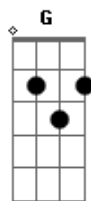

[Pré-Refrão]

C Bb
I... I'd like to feel the passion
C Bb
To the point of no return
C Bb
I... will be in full reaction
C Bb
I wanna take you in my arms

[Refrão]

Am F
You're taking me
G Am F
To the point of no return
G
Ah, ah, ah

Am F
You're taking me
G Am F
To the point of no return
G
Ah, ah, ah

[Segunda Parte]

Am F
It took so long
G
But I treasure now
Am F G
The love you gave to me
Am F
And when you smile
G
It warms my heart in me
Am F G

Acordes

© ukulele-chords.com

© ukulele-chords.com

© ukulele-chords.com

© ukulele-chords.com

© ukulele-chords.com

Oh, baby, can't you see?

[Pré-Refrão]

C Bb
I... I'd like to feel the passion
C Bb
To the point of no return, Oh, baby
C Bb
I... will be in full reaction
C Bb
I wanna take you in my arms

[Refrão]

Am F
You're taking me
G Am F
To the point of no return
G
Ah, ah, ah