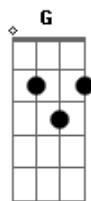

[Pré-Refrão]

C Bb  
I... I'd like to feel the passion  
C Bb  
To the point of no return  
C Bb  
I... will be in full reaction  
C Bb  
I wanna take you in my arms

[Refrão]

Am F  
You're taking me  
G Am F  
To the point of no return  
G  
Ah, ah, ah

Am F  
You're taking me  
G Am F  
To the point of no return  
G  
Ah, ah, ah

[Segunda Parte]

Am F  
It took so long  
G  
But I treasure now  
Am F G  
The love you gave to me  
Am F  
And when you smile  
G  
It warms my heart in me  
Am F G

## Acordes

© ukulele-chords.com

© ukulele-chords.com

© ukulele-chords.com

© ukulele-chords.com

© ukulele-chords.com

Oh, baby, can't you see?

[Pré-Refrão]

C Bb  
I... I'd like to feel the passion  
C Bb  
To the point of no return, Oh, baby  
C Bb  
I... will be in full reaction  
C Bb  
I wanna take you in my arms

[Refrão]

Am F  
You're taking me  
G Am F  
To the point of no return  
G  
Ah, ah, ah