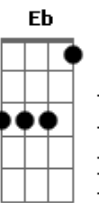

EXO - For Life

Tom: Eb

(com acordes na forma de D)

Capostrate na 1ª casa

Intro:

[Verso 1]

D Dm7 D7 G Gm7
Cheonsaye eolgullo naegero watteon mystery neoran ongi

[Verse 2]

[Ponte]

Bb7 Bb
Modeun ge shwipjin anketji
Am7 F
Jikyeo jul kkeoya For life
Bb7 Bb
This love, this love
E|7-
Yeongweonhi kkeunnaji anha

[Ultimo Refrão]

Gm7
Oh, never gonna let you go
Gbm7
Giving you my heart and soul
Em7 E7m A Em7 Gbm7
Neon salme jeonbuya For life
Gm7
Oh dashi taeonandaedo
Gb7 BbM5- E B7 D3- E3-
Nan neo animyeon an dwel iyu

[Última Parte]

Em7 E7m E
Pyeongsaengeul neoman barabogopa
Em7 E7m E
Na pyeongsaeng neoman barabogopa

For life

[Intro novamente e fim]

© ukulele-chords.com

© ukulele-chords.com

© ukulele-chords.com

© ukulele-chords.com