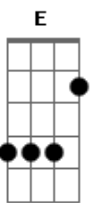

EXO - For Life

Tom: Eb

(com acordes na forma de D)

Capostrate na 1ª casa

Intro:

[Verso 1]

D Dm7 D7 G Gm7
Cheonsaye eolgullo naegero watteon mystery neoran ongi

[Verse 2]

[Ponte]

Bb7 Bb
Modeun ge shwipjin anketji
Am7 F
Jikyeo jul kkeoya For life
Bb7 Bb
This love, this love
E|7-
Yeongweonhi kkeunnaji anha

[Ultimo Refrão]

Gm7
Oh, never gonna let you go
Gbm7
Giving you my heart and soul
Em7 E7m A Em7 Gbm7
Neon salme jeonbuya For life
Gm7
Oh dashi taeonandaedo
Gb7 BbM5- E B7 D3- E3-
Nan neo animyeon an dwel iyu

[Última Parte]

Em7 E7m E
Pyeongsaengeul neoman barabogopa
Em7 E7m E
Na pyeongsaeng neoman barabogopa

For life

[Intro novamente e fim]

© ukulele-chords.com

© ukulele-chords.com

© ukulele-chords.com

© ukulele-chords.com