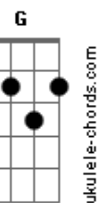

© ukulele-chords.com