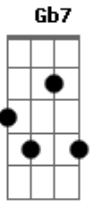

© ukulele-chords.com