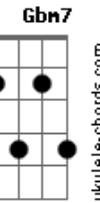

© ukulele-chords.com