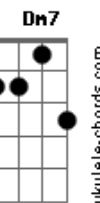

© ukulele-chords.com