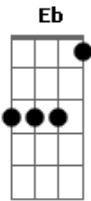

Exitus - Run

Tom: **D**
Intro: **D** , **Eb** , **F**

(Riff 1)

(Riff 1)
Damn, He's Behind Me
Lord Jesus Save Me Now
I Need Your Help
I Don't Listen You
Because I Have **A** Lord
So Walk Away

(Refrão)

D **Eb** **F**
I run for so long
D **Eb** **F**
I run because you're behind me
D **Eb** **F**
I run for so long
D **Eb** **F**
I run because you're behind me

(Riff 1)
Leave Me Alone
Lord Jesus Save Me Now
I Need Your Help

Acordes

© ukulele-chords.com

© ukulele-chords.com

© ukulele-chords.com

© ukulele-chords.com

So Walk Away

(Refrão)

D **Eb** **F**
I run for so long
D **Eb** **F**
I run because you're behind me
D **Eb** **F**
I run for so long
D **Eb** **F**
I run because you're behind me

(Breakdown)

(Solo)

D **Eb** **F**
I run for so long
D **Eb** **F**
I run because you're behind me
D **Eb** **F**
I run for so long
D **Eb** **F**
I run because you're behind me