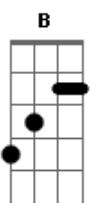

Gb
 Baby I know I know
Bbm
 Neol saenggakhalsurok deo
Ebm
 Nareul deo michige mandeuneun neoui
B
 Lie lie lie lie, eh eh
 Lie lie lie lie

Gb **Bbm**
 Neo jugeul ttaekkaji ireohge saldaga
 Jiok gagil gidohae
Ebm **B**
 Go (go) to hell (go away)
B **Db**
 Oh baby geudaeyeo
Bbm **Ebm**
 Neoneun taeonajil marasseoya haeyo

(Ebm)

Lie lie lie lie, eh eh
Lie lie lie lie lie

(Ebm)

Acordes

© ukulele-chords.com

© ukulele-chords.com

© ukulele-chords.com

© ukulele-chords.com