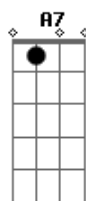

Ai ai ai, ai ai ai, ai ai ai, ai, ai

A7

D

De te amar a vida inteira

Acordes

© ukulele-chords.com

© ukulele-chords.com

© ukulele-chords.com