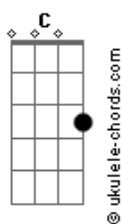

Ewert and The Two Dragons - Circles

tom:

Intro: ^{Bb} ^C ^F ^{Bb} ^C ^F
^{Bb}
 Was it the sun in the morning
^C ^F
 The lark at dawn
^{Bb}
 The wind might've whispered
^C ^F
 The river might've hummed
^{Bb}
 The tracks of the animals
^C ^F
 Have tried to let me know
^{Bb} ^F
 I have to let go

(^{Am} ^{Dm} ^F)
^{Bb} ^{Dm} ^C
 This is it, a real goodbye
^{Bb} ^{Dm} ^C
 I cannot walk in circles till I die
^{Bb} ^{Dm} ^{Am} ^{Bb}
 Cut the ties, and let it go

Acordes

^C
 I've crossed a line I drew so long ago
^{Bb}
 Like a beast, come a nightfall
^{Am}
 Relieved in the dark
^{Bb}
 Through the cracks in the barriers
^{Am}
 I'm back at your door
^{Bb}
 Guess I'm walking in a circle
^{Am}
 I've seen it all before
^{Bb}
 I have to let go
 (^{Am} ^{Dm} ^C)
^{Bb} ^{Dm} ^C
 This is it, a real goodbye
^{Bb} ^{Dm} ^C
 I cannot walk in circles till I die
^{Bb} ^{Dm} ^{Am} ^{Bb}
 Cut the ties, and let it go
^C
 I've crossed a line I drew so long ago
 (^{Bb} ^{Am} ^{Dm} ^{Am})
 (^{Bb} ^{Am} ^{Dm} ^{Am})
 (^{Bb} ^{Am} ^{Dm} ^{Am})
^{Bb} ^{Dm} ^C
 This is it, a real goodbye
^{Bb} ^{Dm} ^C
 I cannot walk in circles till I die
^{Bb} ^{Dm} ^{Am} ^{Bb}
 Cut the ties, and let it go
^C
 I've crossed a line I drew so long ago
 [Final] ^{Bb} ^{Am}