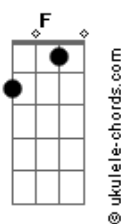

Ewert and The Two Dragons - Circles

tom:

Intro: ^{Bb} ^C ^F ^{Bb} ^C ^F
^{Bb}
Was it the sun in the morning
^C ^F
The lark at dawn
^{Bb}
The wind might've whispered
^C ^F
The river might've hummed
^{Bb}
The tracks of the animals
^C ^F
Have tried to let me know
^{Bb} ^F
I have to let go

(^{Bb} ^F)
^{Bb}
Like a beast, come a nightfall
^{Am}
Relieved in the dark
^{Bb}
Through the cracks in the barriers
^{Am}
I'm back at your door
^{Bb}
Guess I'm walking in a circle
^{Am}
I've seen it all before
^{Bb}
I have to let go

(^{Am} ^{Dm} ^F)
^{Bb} ^{Dm} ^C
This is it, a real goodbye
^{Bb} ^{Dm} ^C
I cannot walk in circles till I die
^{Bb} ^{Dm} ^{Am} ^{Bb}
Cut the ties, and let it go

Acordes

^C
I've crossed a line I drew so long ago
^{Bb}
Like a beast, come a nightfall
^{Am}
Relieved in the dark
^{Bb}
Through the cracks in the barriers
^{Am}
I'm back at your door
^{Bb}
Guess I'm walking in a circle
^{Am}
I've seen it all before
^{Bb}
I have to let go
(^{Am} ^{Dm} ^C)
^{Bb} ^{Dm} ^C
This is it, a real goodbye
^{Bb} ^{Dm} ^C
I cannot walk in circles till I die
^{Bb} ^{Dm} ^{Am} ^{Bb}
Cut the ties, and let it go
^C
I've crossed a line I drew so long ago
(^{Bb} ^{Am} ^{Dm} ^{Am})
(^{Bb} ^{Am} ^{Dm} ^{Am})
(^{Bb} ^{Am} ^{Dm} ^{Am})
^{Bb} ^{Dm} ^C
This is it, a real goodbye
^{Bb} ^{Dm} ^C
I cannot walk in circles till I die
^{Bb} ^{Dm} ^{Am} ^{Bb}
Cut the ties, and let it go
^C
I've crossed a line I drew so long ago
[Final] ^{Bb} ^{Am}