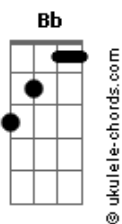

Ewert and The Two Dragons - Circles

tom:

Intro: ^{Bb} ^C ^F ^{Bb} ^C ^F
^{Bb}
 Was it the sun in the morning
^C ^F
 The lark at dawn
^{Bb}
 The wind might've whispered
^C ^F
 The river might've hummed
^{Bb}
 The tracks of the animals
^C ^F
 Have tried to let me know
^{Bb} ^F
 I have to let go

(^{Bb} ^F)
^{Bb}
 Like a beast, come a nightfall
^{Am}
 Relieved in the dark
^{Bb}
 Through the cracks in the barriers
^{Am}
 I'm back at your door
^{Bb}
 Guess I'm walking in a circle
^{Am}
 I've seen it all before
^{Bb}
 I have to let go

(^{Am} ^{Dm} ^F)
^{Bb} ^{Dm} ^C
 This is it, a real goodbye
^{Bb} ^{Dm} ^C
 I cannot walk in circles till I die
^{Bb} ^{Dm} ^{Am} ^{Bb}
 Cut the ties, and let it go

Acordes

^C
 I've crossed a line I drew so long ago
^{Bb}
 Like a beast, come a nightfall
^{Am}
 Relieved in the dark
^{Bb}
 Through the cracks in the barriers
^{Am}
 I'm back at your door
^{Bb}
 Guess I'm walking in a circle
^{Am}
 I've seen it all before
^{Bb}
 I have to let go
 (^{Am} ^{Dm} ^C)
^{Bb} ^{Dm} ^C
 This is it, a real goodbye
^{Bb} ^{Dm} ^C
 I cannot walk in circles till I die
^{Bb} ^{Dm} ^{Am} ^{Bb}
 Cut the ties, and let it go
^C
 I've crossed a line I drew so long ago
 (^{Bb} ^{Am} ^{Dm} ^{Am})
 (^{Bb} ^{Am} ^{Dm} ^{Am})
 (^{Bb} ^{Am} ^{Dm} ^{Am})
^{Bb} ^{Dm} ^C
 This is it, a real goodbye
^{Bb} ^{Dm} ^C
 I cannot walk in circles till I die
^{Bb} ^{Dm} ^{Am} ^{Bb}
 Cut the ties, and let it go
^C
 I've crossed a line I drew so long ago
 [Final] ^{Bb} ^{Am}