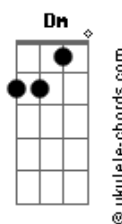

Ewert and The Two Dragons - Circles

tom:

Intro: ^{Bb} ^C ^F ^{Bb} ^C ^F
^{Bb}
Was it the sun in the morning
^C ^F
The lark at dawn
^{Bb}
The wind might've whispered
^C ^F
The river might've hummed
^{Bb}
The tracks of the animals
^C ^F
Have tried to let me know
^{Bb} ^F
I have to let go

(^{Bb} ^F)
^{Bb}
Like a beast, come a nightfall
^{Am}
Relieved in the dark
^{Bb}
Through the cracks in the barriers
^{Am}
I'm back at your door
^{Bb}
Guess I'm walking in a circle
^{Am}
I've seen it all before
^{Bb}
I have to let go

(^{Am} ^{Dm} ^F)
^{Bb} ^{Dm} ^C
This is it, a real goodbye
^{Bb} ^{Dm} ^C
I cannot walk in circles till I die
^{Bb} ^{Dm} ^{Am} ^{Bb}
Cut the ties, and let it go

Acordes

^C
I've crossed a line I drew so long ago
^{Bb}
Like a beast, come a nightfall
^{Am}
Relieved in the dark
^{Bb}
Through the cracks in the barriers
^{Am}
I'm back at your door
^{Bb}
Guess I'm walking in a circle
^{Am}
I've seen it all before
^{Bb}
I have to let go
(^{Am} ^{Dm} ^C)
^{Bb} ^{Dm} ^C
This is it, a real goodbye
^{Bb} ^{Dm} ^C
I cannot walk in circles till I die
^{Bb} ^{Dm} ^{Am} ^{Bb}
Cut the ties, and let it go
^C
I've crossed a line I drew so long ago
(^{Bb} ^{Am} ^{Dm} ^{Am})
(^{Bb} ^{Am} ^{Dm} ^{Am})
(^{Bb} ^{Am} ^{Dm} ^{Am})
^{Bb} ^{Dm} ^C
This is it, a real goodbye
^{Bb} ^{Dm} ^C
I cannot walk in circles till I die
^{Bb} ^{Dm} ^{Am} ^{Bb}
Cut the ties, and let it go
^C
I've crossed a line I drew so long ago
[Final] ^{Bb} ^{Am}