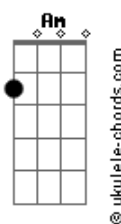

Ewert and The Two Dragons - Circles

tom:

Intro: ^{Bb} ^C ^F ^{Bb} ^C ^F
^{Bb}
Was it the sun in the morning
^C ^F
The lark at dawn
^{Bb}
The wind might've whispered
^C ^F
The river might've hummed
^{Bb}
The tracks of the animals
^C ^F
Have tried to let me know
^{Bb} ^F
I have to let go

(^{Bb} ^F)
^{Bb}
Like a beast, come a nightfall
^{Am}
Relieved in the dark
^{Bb}
Through the cracks in the barriers
^{Am}
I'm back at your door
^{Bb}
Guess I'm walking in a circle
^{Am}
I've seen it all before
^{Bb}
I have to let go

(^{Am} ^{Dm} ^F)
^{Bb} ^{Dm} ^C
This is it, a real goodbye
^{Bb} ^{Dm} ^C
I cannot walk in circles till I die
^{Bb} ^{Dm} ^{Am} ^{Bb}
Cut the ties, and let it go

Acordes

^C
I've crossed a line I drew so long ago
^{Bb}
Like a beast, come a nightfall
^{Am}
Relieved in the dark
^{Bb}
Through the cracks in the barriers
^{Am}
I'm back at your door
^{Bb}
Guess I'm walking in a circle
^{Am}
I've seen it all before
^{Bb}
I have to let go
(^{Am} ^{Dm} ^C)
^{Bb} ^{Dm} ^C
This is it, a real goodbye
^{Bb} ^{Dm} ^C
I cannot walk in circles till I die
^{Bb} ^{Dm} ^{Am} ^{Bb}
Cut the ties, and let it go
^C
I've crossed a line I drew so long ago
(^{Bb} ^{Am} ^{Dm} ^{Am})
(^{Bb} ^{Am} ^{Dm} ^{Am})
(^{Bb} ^{Am} ^{Dm} ^{Am})
^{Bb} ^{Dm} ^C
This is it, a real goodbye
^{Bb} ^{Dm} ^C
I cannot walk in circles till I die
^{Bb} ^{Dm} ^{Am} ^{Bb}
Cut the ties, and let it go
^C
I've crossed a line I drew so long ago
[Final] ^{Bb} ^{Am}