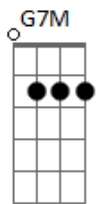

Everything But The Girl - Driving

Tom: G

Intro: G Gbm7 (4x)

(Bm7) G7M Gbm7
Oh loverboy, to you I belong
(Bm7) G7M Gbm7
But maybe one day you'll wake and you'll find me gone
(Bm7) Em7 Gbm7
But loverboy, if you call me home
Em7
I'll come driving, I'll come driving
G7M Gbm7
Fast as wheels can turn
G7M Gbm7
(Bm7) G7M Gbm7
Oh loverboy, I know you too well
(Bm7) G7M Gbm7
And all of my lonely secrets to you I tell
Em7 Gbm7
The highest of highs, the lowest of lows
Em7
I'll come driving, I'll come driving
G7M Gbm7
Fast as wheels can turn
E7M
Stretching away as far as my eyes can see
G7M Bm7

Deserts and darkness, my hand on the wheel

E7M
Loverboy, please call me home

G7M Bm7
A girl can get lonely out here on the road

Solo (sax): E7M G7M Bm7 E7M

G7M Bm7
A girl can get lonely out here on the road
Intro: G Gbm7 (2x)

G7M Gbm7
You see some days I find the old ways, frighten me too easily
G7M Gbm7
I leave my key and say "I'm too young"
Em7 Gbm7
But loverboy, if you call me home
Em7 Gbm7
But loverboy, if you call me home
Em7 Gbm7
But loverboy, if you call me home
Em7 G7M Gbm7
I'll come driving fast as wheels can turn
G7M Gbm7
(Driving, I'll come driving) Fast as wheels can turn
G7M Gbm7
(Driving, I'll come driving) Fast as wheels can turn
G7M Gbm7
(Driving, I'll come driving) Fast as wheels can turn...

Acordes

© ukulele-chords.com