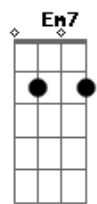

© ukulele-chords.com