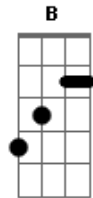

© ukulele-chords.com