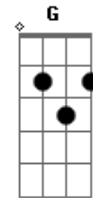

© ukulele-chords.com