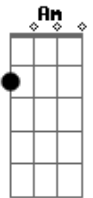

Everybody Loves an Outlaw - I See Red

tom:

Intro: **Em Bm Am Bm Em**
[Primeira Parte]

Am Bm Em Am
Did you really think, I'd just forgive and forget, no
Bm Em
After catching you with her
Em
Your blood should run cold, so cold
C D B7 Em
You, you two-timing, cheap lying, wannabe
C D B7 B
You're a fool if you thought that I'd just let this go

[Refrão]

Em Bm Am
I see red, red, oh red
Em Bm Am
A gun to your head, head, to your head
Bm Em Am
Now all I see is red, red, red

[Segunda Parte]

Bm Em Am
Did you really just say, she didn't mean anything, oh
Bm Em
I'll remember those words when I come for your soul, your soul
C D B7 B Em
Know that you, you dug your own grave, now lie in it
C D B B7 B
You're so cruel, but revenge is a dish best served cold

[Refrão]

Em Bm Am
I see red, red, oh red
Em Bm Am Bm
A gun to your head, head, to your head, oh
Em Bm
Executioner style, and there won't be no trial
Am Bm
Don't you know that you better off dead
Em Bm Am Bm
All I see is red, red, oh red

Now all I see is

(**C B7 Em G C7 B7 A**)
(**Em**)

[Ponte]

Bm Am
Run, hide
B Em Bm
Oh, you're so done
A Am B
Better sleep with one eye open tonight
[Refrão]

Em Bm Am
I see red, red, oh red, oh
Em Bm Am Bm
A gun to your head, head, to your head, oh
Em Bm
Executioner style, and there won't be no trial
Am
Don't you know that you better off dead
Bm Em Bm Am Bm
All I see is red, red, oh red
Em
Now all I see is red, red

Acordes

© ukulele-chords.com