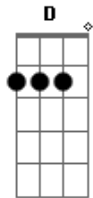

© ukulele-chords.com