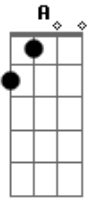

© ukulele-chords.com