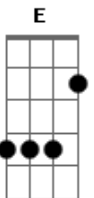

Every Avenue - I Can't Not Love You

Tom: D

G D A x2

G D A
It feels like I'm up on a wire,
G D A
And you just keep lifting it higher
Bm G
I'm right on the edge,
D Bm A
And I'm doing my best not to fall

G D A
It feels like the world's spinning faster,
G D A
Towards a beautiful perfect disaster
Bm G
The moment you kissed me,
D Bm A
I knew I was risking it all...

G D A

G D A
I'm bracing myself for collision,
G D A
In the back seat of my heart's decision

Bm G
I'm rounding the curb,
D Bm A
And I don't have the nerve to say no

Em G
The further I run from you baby,
D A Bm A
The closer I get to the truth
Em G
And I feel like nothing can save me,
D A Bm A
It's something I just can't undo,
G D Em A Em G Bm
Cause I can't not love you
A D Em G D
Yeah, ooh, ooh
A Bm A
Yeah

Em G
The further I run from you baby,
D A Bm A
The closer I get to the truth
E G
And I, I feel like nothing can save me,
D A Bm Gbm
It's something I just can't undo,
G D Em A G D
Cause I can't not love you
A
Yeah

G D A G
But baby, baby I can't
D A
I can't not love you baby
G D A
I can't not

Acordes

© ukulele-chords.com

© ukulele-chords.com

© ukulele-chords.com

© ukulele-chords.com

© ukulele-chords.com

© ukulele-chords.com