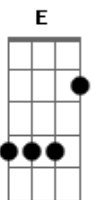

Every Avenue - I Can't Not Love You

Tom: D

G D A x2

G D A
It feels like I'm up on a wire,
G D A
And you just keep lifting it higher
Bm G
I'm right on the edge,
D Bm A
And I'm doing my best not to fall

G D A
It feels like the world's spinning faster,
G D A
Towards a beautiful perfect disaster
Bm G
The moment you kissed me,
D Bm A
I knew I was risking it all...

G D A

G D A
I'm bracing myself for collision,
G D A
In the back seat of my heart's decision

Bm G
I'm rounding the curb,
D Bm A
And I don't have the nerve to say no

Em G
The further I run from you baby,
D A Bm A
The closer I get to the truth
Em G
And I feel like nothing can save me,
D A Bm A
It's something I just can't undo,
G D Em A Em G Bm
Cause I can't not love you
A D Em G D
Yeah, ooh, ooh
A Bm A
Yeah

Em G
The further I run from you baby,
D A Bm A
The closer I get to the truth
E G
And I, I feel like nothing can save me,
D A Bm Gbm
It's something I just can't undo,
G D Em A G D
Cause I can't not love you
A
Yeah

G D A G
But baby, baby I can't
D A
I can't not love you baby
G D A
I can't not

Acordes

© ukulele-chords.com

© ukulele-chords.com

© ukulele-chords.com

© ukulele-chords.com

© ukulele-chords.com

© ukulele-chords.com