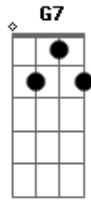

© ukulele-chords.com