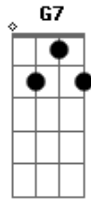

The Everly Brothers - You're My Girl

Tom: C

When I close^C my eyes and I think of you
 You wouldn't believe what comes in view
 Your big brown eyes your^F tasty^C lips ahhhh
 Your tender sighs my my my your^F shapely^C hips
 You'd be surprised what I visualize

^{G7}
 I mean to tell the world
^C
 You're something else^C

And you're my girl
 When I lay myself down to sleep
 I count your charms instead of sheep
 The way you walk your^F swing and sway^C
 The way you talk hey hey hey the things you say^F
 I can't believe you belong to me^C

^{G7}
 I mean to tell the world
^C
 You're something else^F
^C
 And you're my girl

Acordes

© ukulele-chords.com

© ukulele-chords.com

© ukulele-chords.com