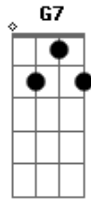

The Everly Brothers - You're My Girl

Tom: C

When I close^C my eyes and I think of you
 You wouldn't believe what comes in view
 Your big brown eyes your^F tasty^C lips ahhhh
 Your tender sighs my my my your^F shapely hips
 You'd be surprised what I visualize^C

^{G7}
 I mean to tell the world
^C
 You're something else^F
^C

And you're my girl
 When I lay myself down to sleep
 I count your charms instead of sheep
 The way you walk your^F swing and sway^C
 The way you talk hey hey hey the things you say^F
 I can't believe you belong to me^C

^{G7}
 I mean to tell the world
^C
 You're something else^F
^C
 And you're my girl

Acordes

© ukulele-chords.com

© ukulele-chords.com

© ukulele-chords.com