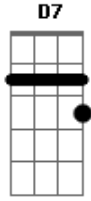

© ukulele-chords.com