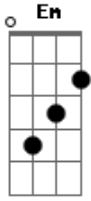

The Everly Brothers - That's Too Good To Be True

Tom: G

The girl I ^G loved most all my ^C life ^G
 Just told me she'd be my wife ^C ^G
 Now we can live our whole life ^{Em} through together
^G ^C ^{D7} ^G
 But that's too good to be true

We'll get married in the spring ^C ^G
 I just bought a wedding ring ^C ^G
 Now I just heard her say I do forever ^{Em}
^G ^C ^{D7} ^G

But that's too good to be true

Love I give with every kiss ^C ^G
 No tear stained my happiness ^C ^G
 Now we are one no longer two my darling ^{Em}
^G ^C ^{D7} ^G
 But that's too good to be true

 Then one day she went away ^C ^G
 Told me she had gone to stay ^C ^G
 Now she is back saying she'll be true again dear ^{Em}
^G ^C ^{D7} ^G
 But that's too good to be true

Acordes

© ukulele-chords.com

© ukulele-chords.com