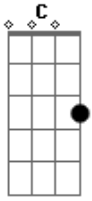

The Everly Brothers - That's Too Good To Be True

Tom: G

The girl I ^G loved most all my ^C life ^G
 Just told me she'd be my wife ^C ^G
 Now we can live our whole life ^{Em} through together
^G ^C ^{D7} ^G
 But that's too good to be true

We'll get married in the spring ^C ^G
 I just bought a wedding ring ^C ^G
 Now I just heard her say I do forever ^{Em}
^G ^C ^{D7} ^G

But that's too good to be true

Love I give with every kiss ^C ^G
 No tear stained my happiness ^C ^G
 Now we are one no longer two my darling ^{Em}
^G ^C ^{D7} ^G
 But that's too good to be true

 Then one day she went away ^C ^G
 Told me she had gone to stay ^C ^G
 Now she is back saying she'll be true again dear ^{Em}
^G ^C ^{D7} ^G
 But that's too good to be true

Acordes

© ukulele-chords.com

© ukulele-chords.com