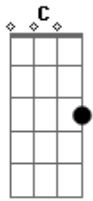

The Everly Brothers - Oh My Papa

Tom: C

Oh my papa to me he was so wonderful
 Oh my papa to me he was so good
 No one could be so gentle and so lovable
 Oh my papa he always understood
 Gone are the days

When he would take me on his knee
 And with a smile
 He'd change my tears to laugh-ter
 Oh my papa to me he was so wonderful
 Deep in my heart I miss him so today
 Oh my papa oh my papa oh my papa

Acordes