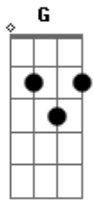

The Everly Brothers - Hi-lili, Hi-lo

Tom: G

A song of love is sad song   C   G
Hi-lili Hi-lili hi-lo   Am
A song of love is song of woe   D7
Don't ask me how I know   G
A song of love is sad song   C   G

For I have loved and it's so   Dm   E7   Am
I sit at the window and watch the rain   G
Hi-lili Hi-lili hi-lo   D7   G
Tomorrow I'll probably love again   C   G
Hi-lili Hi-lili hi-lo   D7   G
Hi-lili Hi-lili hi-lo   D7   G
Hi-lili Hi-lili hi-lo   D7   G

Acordes

© ukulele-chords.com