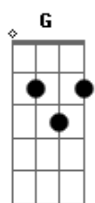

The Everly Brothers - Bye Bye Blackbird

Tom: G

Am C G A7 C D7
Oh what hard luck stories they all hand me
G
Make my bed and light the light
D7 Dm E7
I'll arrive late tonight
Am D7 G
Blackbird bye bye

Pack up all my care and woe
D7 G
Here I go singing low
A7 Am D7
Bye bye blackbird

Am
Where somebody waits for me
D7 Am
Sugar's sweet so is she
D7 Am D7 G
Bye bye blackbird

No one here can love and understand me
Am E7

No one here can love and understand me
Am E7
Am C G A7 C D7
Oh what hard luck stories they all hand me
G
Make my bed and light the light
D7 Dm E7
I'll arrive late tonight
Am D7 G
Blackbird bye bye

Acordes

© ukulele-chords.com