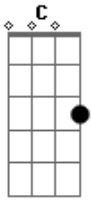

The Everly Brothers - Autumn Leaves

Tom: C

The fall-ing ^{Am} leaves drift by the ^{Dm} win-dow ^{G7}
The Au-tumn ^{Dm} leaves of ^{E7} red and ^{Am} gold
I see your ^{Dm} lips the ^{G7} summer ^C kisses
The sun-burned ^{Dm} hands I used ^{E7} to hold ^{Am}

^{E7} Since you went away the days grow ^{Am} long
And soon I'll ^{G7} hear old win-ter's ^C song
But I miss you most of all my ^F dar-ling ^{Dm}
When Au-tumn ^{E7} leaves start to ^{Am} fall ^{Dm}
When Autumn leaves start to ^{E7} fall ^{Am} ^{Dm}

Acordes

© ukulele-chords.com