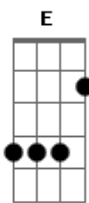

© ukulele-chords.com

© ukulele-chords.com

© ukulele-chords.com

© ukulele-chords.com