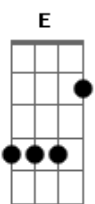

© ukulele-chords.com