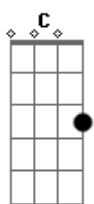

© ukulele-chords.com