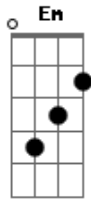

Evanescence - Lacrymosa

Tom: G

Em B7
 Out on your own
 Em B7
 cold and alone again
 Em B7 Em C B7
 can this be what you really wanted, baby?

Em B7 Em B7
 Blame it on me.
 Em B7
 set your guilt free
 Em B7
 nothing can hold you back now

Em B7
 Now that you're gone
 Em B7
 I feel like myself again
 Em B7 Em C B7
 grieving the things I can't repair and willing ...

Em B7 Em B7
 to let you blame it on me
 Em B7
 and set your guilt free
 C B7 Em
 I don't want to hold you back now love

Em C Em
 I can't change who I am

Em C
 not this time, I won't lie to keep you near me
 Em C
 and in this short life, there's no time to waste on giving up
 B7 Em B7
 my love wasn't enough

Em B7
 and you can blame it on me
 Em B7
 just set your guilt free, honey
 C B7 Em
 I don't want to hold you back now love.