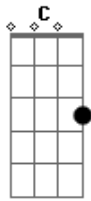

Evanescence - Lacrymosa

Tom: G

Em B7
 Out on your own
 Em B7
 cold and alone again
 Em B7 Em C B7
 can this be what you really wanted, baby?

Em B7 Em B7
 Blame it on me.
 Em B7
 set your guilt free
 Em B7
 nothing can hold you back now

Em B7
 Now that you're gone
 Em B7
 I feel like myself again
 Em B7 Em C B7
 grieving the things I can't repair and willing ...

Em B7 Em B7
 to let you blame it on me
 Em B7
 and set your guilt free
 C B7 Em
 I don't want to hold you back now love

Em C Em
 I can't change who I am

Em C
 not this time, I won't lie to keep you near me
 Em C
 and in this short life, there's no time to waste on giving up
 B7 Em B7
 my love wasn't enough

Em B7
 and you can blame it on me
 Em B7
 just set your guilt free, honey
 C B7 Em
 I don't want to hold you back now love.