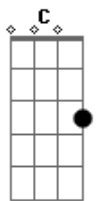

© ukulele-chords.com