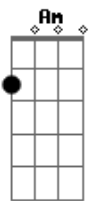

© ukulele-chords.com