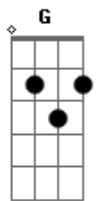

© ukulele-chords.com