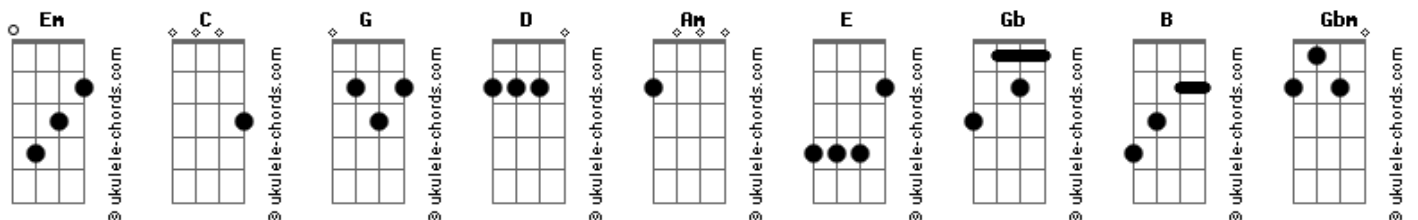

Em
(Wake me up)
G
Bid my blood to run (I can't wake up)
D
Before I come undone (Save me)
Em Am C Em
Save me from the nothing I've become

[Segunda Parte]

Em
Now that I know what I'm without
C
You can't just leave me
Em
Breathe into me and make me real
C
Bring me to life

[Refrão]

Em
(Wake me up)
G
Wake me up inside (I can't wake up)
D
Wake me up inside (Save me)
Em Am C Em
Call my name and save me from the dark

Em
(Wake me up)
G
Bid my blood to run (I can't wake up)
D
Before I come undone (Save me)
Em C
Save me from the nothing I've become

[Interlúdio]

C D Em
Bring me to life
(I've been living a lie There's nothing inside)
C D Em
Bring me to life

(E Gb G B)

Am G Gbm
Frozen inside without your touch
(E Gb G B)
Without your love, darling
Am G Gbm
Only you are the life among the dead

[Final]

Em
(All of this sight I can't believe I couldn't see
Kept in the dark but, you were there in front of me)
C
I've been sleeping a thousand years it seems
I've got to open my eyes to everything
Em
(Without a thought, Without a voice, Without a soul)
(Don't let me die here There must be something wrong)
C
Bring me to life

[Refrão]

Em
(Wake me up)
G
Wake me up inside (I can't wake up)
D
Wake me up inside (Save me)
Em Am C Em
Call my name and save me from the dark

Em
(Wake me up)
G
Bid my blood to run (I can't wake up)
D
Before I come undone (Save me)
Em C
Save me from the nothing I've become

C D Em
Bring me to life
(I've been living a lie There's nothing inside)
C D Em
Bring me to life

Acordes