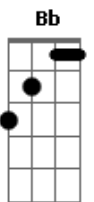

© ukulele-chords.com