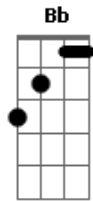

© ukulele-chords.com