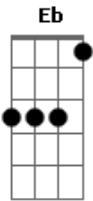

© ukulele-chords.com