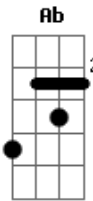

© ukulele-chords.com