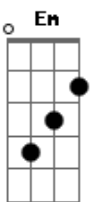

Europe - Love To Love

Tom: G

Afinação: Eb Ab Db Gb Bb

Eb Intro: Em

G D C Em
Oh it's been too many times and I can't go back
G D C C D
Night bars, guitars, run down motels like shacks
G D C Em
What it amounts to I don't want it at all
G D C C D
I lost you and I want you today

G D C Em
Misty green and blue
G D C C D
Love to love to love you
G D C Em
Misty green and blue
G D C C D
Love to love to love you

G Am D G Am D
To be something, to be near you
G D C Em
Don't say that you'll never know
G D C Em

Love to love to love you

(Solo)

G D C Em
Half the time it could seem funny
G D C C D
The other half is just too sad
G D C Em
This west bound moon's they rise and fall
G D C C D
Lost you and I want you today

G D C Em
Misty green and blue
G D C C D
Love to love to love you
G D C Em
Misty green and blue
G D C C D
Love to love to love you

G Am D G Am D
To be something, to be near you
G D C Em
Don't say that you'll never know
G D C Em
Love to love to love you

Acordes

© ukulele-chords.com

© ukulele-chords.com

© ukulele-chords.com

© ukulele-chords.com

© ukulele-chords.com

© ukulele-chords.com

© ukulele-chords.com

© ukulele-chords.com

© ukulele-chords.com

© ukulele-chords.com