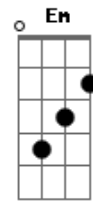

© ukulele-chords.com