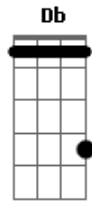

© ukulele-chords.com