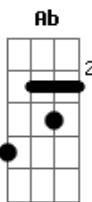

© ukulele-chords.com