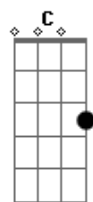

© ukulele-chords.com