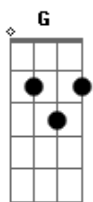

Europe - Love To Love

Tom: G

Afinação: Eb Ab Db Gb Bb

Eb Intro: Em

G D C Em
Oh it's been too many times and I can't go back
G D C C D
Night bars, guitars, run down motels like shacks
G D C Em
What it amounts to I don't want it at all
G D C C D
I lost you and I want you today

G D C Em
Misty green and blue
G D C C D
Love to love to love you
G D C Em
Misty green and blue
G D C C D
Love to love to love you

G Am D G Am D
To be something, to be near you
G D C Em
Don't say that you'll never know
G D C Em

Love to love to love you

(Solo)

G D C Em
Half the time it could seem funny
G D C C D
The other half is just too sad
G D C Em
This west bound moon's they rise and fall
G D C C D
Lost you and I want you today

G D C Em
Misty green and blue
G D C C D
Love to love to love you
G D C Em
Misty green and blue
G D C C D
Love to love to love you

G Am D G Am D
To be something, to be near you
G D C Em
Don't say that you'll never know
G D C Em
Love to love to love you

Acordes

© ukulele-chords.com