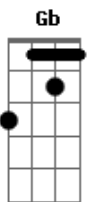

© ukulele-chords.com