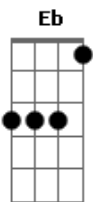

© ukulele-chords.com