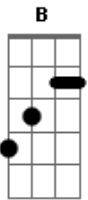

© ukulele-chords.com

© ukulele-chords.com