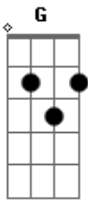

© ukulele-chords.com

© ukulele-chords.com