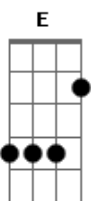

© ukulele-chords.com

```
E |-----3-----0-----|
```

```
B |-----|
G |-4-4-4-----|
D |-4-4-4-----|
A |-2-2-2-----|
E |-----|
```

Bridge:

```
E   D           A           B
Ohh, You gotta give me some lovin', yeah. ...
good...
```

Chords:

```
-----
E 0221xx or 022xxx or x799xx
A x0222x or x022xx
D xx023x or x577xx
C x355xx
B x244xx
D x4032x
D 3x032x
open position E xxx450 and D xx0232
```

Little Bit Of Lovin'

Ohh, gotta give me ....

[Riff 1]

[/w chorus riff]
(We sing it)
Woah-oh, woah-oh...

[/w riff 2]
Just like a gypsy I come ...