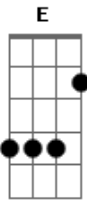

© ukulele-chords.com

© ukulele-chords.com

```
E |-----3-----0-----|
```

```
B |-----|
G |-4-4-4-----|
D |-4-4-4-----|
A |-2-2-2-----|
E |-----|
```

Bridge:

```
E   D           A           B
Ohh, You gotta give me some lovin', yeah. ...
good...
```

Chords:

```
-----
E 0221xx or 022xxx or x799xx
A x0222x or x022xx
D xx023x or x577xx
C x355xx
B x244xx
D x4032x
D 3x032x
open position E xxx450 and D xx0232
```

Little Bit Of Lovin'

Ohh, gotta give me ....

[Riff 1]

[/w chorus riff]
(We sing it)
Woah-oh, woah-oh...

[/w riff 2]
Just like a gypsy I come ...