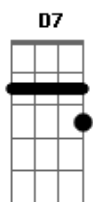

© ukulele-chords.com