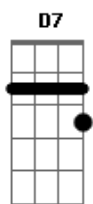

© ukulele-chords.com