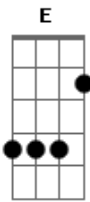

© ukulele-chords.com