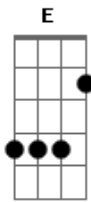

© ukulele-chords.com