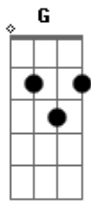

Europe - Dreamer Solo

Tom: C

Am G
He is down by the riverside
Dm Am
Late one night
C G
He's tryin' to count the stars
Dm E E7
In each of the signs

All alone by the riverside
And time passes by
Gathering thoughts of the past
And maybe he'll cry
C G
He's a dreamer
Dm Am

And he's fightin' for his life
C G F
He's tryin' to understand
C G
He's a dreamer
Dm Am
But he wants to carry on
C G F
Yet I know he's a lonely man

So they say he's a madman
And he don't understand
But I know that he's tryin' hard
To act like a man
All those years he has suffered, my friends
All those years of pain
But I don't think he knows for sure
If those years were in vain

Acordes

© ukulele-chords.com

© ukulele-chords.com

© ukulele-chords.com

© ukulele-chords.com

© ukulele-chords.com

© ukulele-chords.com

© ukulele-chords.com