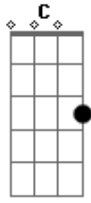

Eurico Dante Turzi - Stay Only In My Side

Tom: **G**
Intro: **Am C B E D**

[Chorus]

E **Am** **C** **D**
 V V V V V V V V V V V V V V

Acordes

© ukulele-chords.com

© ukulele-chords.com

© ukulele-chords.com