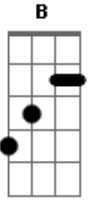

Eurico Dante Turzi - Stay Only In My Side

Tom: **G**
Intro: **Am C B E D**

[Chorus]

E **Am** **C** **D**
 V V V V V V V V V V V V V V

Acordes

© ukulele-chords.com

© ukulele-chords.com

© ukulele-chords.com