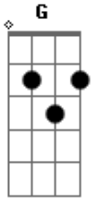

Eurico Dante Turzi - Stay Only In My Side

Tom: **G**
Intro: **Am C B E D**

[Chorus]

E **Am** **C** **D**
 V V V V V V V V V V V V V V

Acordes

© ukulele-chords.com

© ukulele-chords.com

© ukulele-chords.com