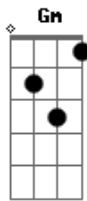

© ukulele-chords.com