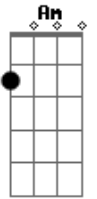

© ukulele-chords.com