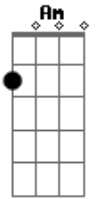

© ukulele-chords.com