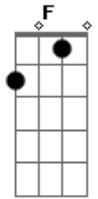

Esteban - Malaguena Rumba Intro

Tom: **F**

NOTE: after each string you pick it must be followed by open plucking 1st string

{ **Em** } { **Am** } {last 2 notes are back in **Em** }

just something fun to play and girls seem to dig it so its all good!!

very easy more of a spanish guitar song, sounds awesome on steelstring ac. but

just as good on electric too so jam out.

(its the song they play in desperado with Antonio banderas
also the opening song for
new movie 'carlito's way, rise to power, which in that version
they have each string
cool)

Acordes

© ukulele-chords.com