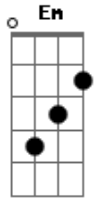

© ukulele-chords.com