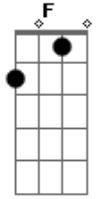

Esteban - Malaguena Rumba Intro

Tom: **F**

NOTE: after each string you pick it must be followed by open plucking 1st string

{ **Em** } { **Am** } {last 2 notes are back in **Em** }

just something fun to play and girls seem to dig it so its all good!!

very easy more of a spanish guitar song, sounds awesome on steelstring ac. but

just as good on electric too so jam out.

(its the song they play in desperado with Antonio banderas< also the opening song for new movie 'carlito's way, rise to power, which in that version they have each string cool)

Acordes

© ukulele-chords.com