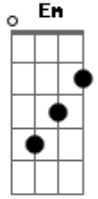

© ukulele-chords.com