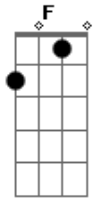

Esteban - Malaguena Rumba Intro

Tom: **F**

NOTE: after each string you pick it must be followed by open plucking 1st string

{ **Em** } { **Am** } {last 2 notes are back in **Em** }

just something fun to play and girls seem to dig it so its all good!!

very easy more of a spanish guitar song, sounds awesome on steelstring ac. but

just as good on electric too so jam out.

(its the song they play in desperado with Antonio banderas< also the opening song for new movie 'carlito's way, rise to power, which in that version they have each string cool)

Acordes

© ukulele-chords.com