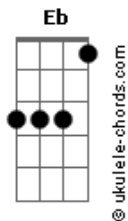

Electric Callboy - Neon

tom:

Intro: Am Em G D

[Primeira Parte]

Am Em G
First sight, hard crush, your touch
D
I wanna feel it day and night
Am Em G D
Messed up, too much, thought about our first touch

[Pré-Refrão]

Am Em
We were ready to fly
G D
We were nothing but close to the sky
Am Em
Tell me the reason why
G D
You decide to push me away

[Refrão]

Am Em
Ready to fly
G D
We were nothing but close to the sky
Am Em
Ready to fly
G D
Nothing but close to the sky

[Segunda Parte]

Am Em G
Break up, hard stuff, fucked up
D
I wanna leave it all behind
Am Em G
New town, unknown, restart
D
Now I'm living on my own

[Pré-Refrão]

Am Em
We were ready to fly
G D
We were nothing but close to the sky
Am Em
Tell me the reason why
G D
You decide to push me away

[Refrão]

Acordes

Am Em
Ready to fly
G D
We were nothing but close to the sky
Am Em
Ready to fly
G D
We were nothing but close to the sky
[Final]
Am Em
We can't go back to
G D
The time where it began
Am Em
But I love to thank you
G D
For the memories we share
Am Em
Oh baby, we save the moments; the good, the bad ones
G D
Remember you and me
Am Em
Oh baby, we can't go back, oh, I can't forget
G D
That we were nothing but close to the sky
Am Em
We can't go back to

(All I wanted was to be with you)
G D
The time where it began

(No matter what you've put me through)
Am Em
But I love to thank you

(All I wanted was to be with you)
G D
That we were nothing but close the sky
Am Em
We can't go back to

(All I wanted was to be with you)
G D
The time where it began

(No matter what you've put me through)
Am Em
But I love to thank you

(All I wanted was to be with you)
G D
That we were nothing but close to the sky

(Am Em G D)
(Am Em G D)