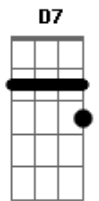

© ukulele-chords.com