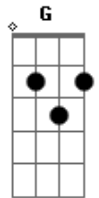

© ukulele-chords.com