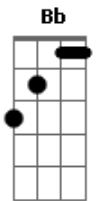

Erlend Oye - Lockdown Blues

tom:

Intro: **D7** **G** **Bb** **F**
D7 **G7** **Bb** **F**

D7
 Lockdown blues
G
 Don't need no shoes
Bb **F**
 Dress whatever way you please

D7
 No café
G7
 No ballet
Bb **F**
 On the menu lockdown blues

D **D7** **Gm** **G**
 Ah-oooh
Bb **F**
 Ah-oooh

D7
 April, May (April, May)
G **G7**
 That was okay (that was okay)
Bb **F**
 We were singing lockdown blues

D7
 June, July (June, July)
G7
 We flew up high (we flew up high)
Bb **F**
 So now we're back in lockdown blues

D7 **G**
 Ah-oooh
Bb **F**
 Ah-oooh

D7
 There was a plan (he had a plan)
G7
 To take a plane (to take a plane)
Bb **F**

Until we heard the evening news

D7
 The virus grows
G
 The borders close
Bb **F**
 Looks like we're trapped in lockdown blues
D7
 Please come soon
G
 Before the moon
Bb **F**
 Rises over Syracuse
D7
 I wouldn't mind
G
 To stay inside
Bb **F**
 If I could stay inside with you

[Final] **D7** **G7** **Bb** **F**
D7 **G7** **Bb** **F**
D7 **G7** **Bb** **F**

Acordes

© ukulele-chords.com

© ukulele-chords.com

© ukulele-chords.com

© ukulele-chords.com

© ukulele-chords.com

© ukulele-chords.com