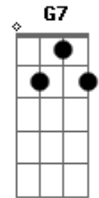

© ukulele-chords.com