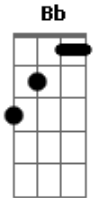

© ukulele-chords.com