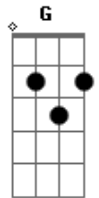

Erlend Oye - Lockdown Blues

tom:

Intro: **D7** **G** **Bb** **F**
D7 **G7** **Bb** **F**

D7
 Lockdown blues
G
 Don't need no shoes
Bb **F**
 Dress whatever way you please

D7
 No café
G7
 No ballet
Bb **F**
 On the menu lockdown blues

D **D7** **Gm** **G**
 Ah-oooh
Bb **F**
 Ah-oooh

D7
 April, May (April, May)
G **G7**
 That was okay (that was okay)
Bb **F**
 We were singing lockdown blues

D7
 June, July (June, July)
G7
 We flew up high (we flew up high)
Bb **F**
 So now we're back in lockdown blues

D7 **G**
 Ah-oooh
Bb **F**
 Ah-oooh

D7
 There was a plan (he had a plan)
G7
 To take a plane (to take a plane)
Bb **F**

Until we heard the evening news

D7
 The virus grows
G
 The borders close
Bb **F**
 Looks like we're trapped in lockdown blues
D7
 Please come soon
G
 Before the moon
Bb **F**
 Rises over Syracuse
D7
 I wouldn't mind
G
 To stay inside
Bb **F**
 If I could stay inside with you

[Final] **D7** **G7** **Bb** **F**
D7 **G7** **Bb** **F**
D7 **G7** **Bb** **F**

Acordes

© ukulele-chords.com

© ukulele-chords.com

© ukulele-chords.com

© ukulele-chords.com

© ukulele-chords.com

© ukulele-chords.com