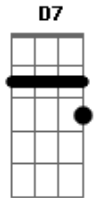

© ukulele-chords.com