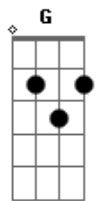

Erlend Oye - Lockdown Blues

tom:

Intro: **D7** **G** **Bb** **F**
D7 **G7** **Bb** **F**

D7
 Lockdown blues
G
 Don't need no shoes
Bb **F**
 Dress whatever way you please

D7
 No café
G7
 No ballet
Bb **F**
 On the menu lockdown blues

D **D7** **Gm** **G**
 Ah-oooh
Bb **F**
 Ah-oooh

D7
 April, May (April, May)
G **G7**
 That was okay (that was okay)
Bb **F**
 We were singing lockdown blues

D7
 June, July (June, July)
G7
 We flew up high (we flew up high)
Bb **F**
 So now we're back in lockdown blues

D7 **G**
 Ah-oooh
Bb **F**
 Ah-oooh

D7
 There was a plan (he had a plan)
G7
 To take a plane (to take a plane)
Bb **F**

Until we heard the evening news

D7
 The virus grows
G
 The borders close
Bb **F**
 Looks like we're trapped in lockdown blues
D7
 Please come soon
G
 Before the moon
Bb **F**
 Rises over Syracuse
D7
 I wouldn't mind
G
 To stay inside
Bb **F**
 If I could stay inside with you

[Final] **D7** **G7** **Bb** **F**
D7 **G7** **Bb** **F**
D7 **G7** **Bb** **F**

Acordes

© ukulele-chords.com

© ukulele-chords.com

© ukulele-chords.com

© ukulele-chords.com

© ukulele-chords.com

© ukulele-chords.com