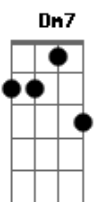

© ukulele-chords.com