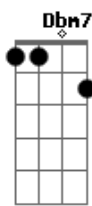

© ukulele-chords.com

© ukulele-chords.com