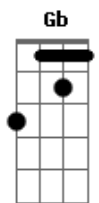

© ukulele-chords.com