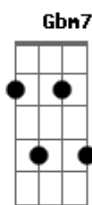

© ukulele-chords.com

© ukulele-chords.com