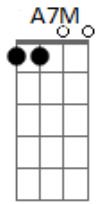

Erika Paul - Almost Like Being In Love

Tom: A

Intro: **Dbm7 Gb7/13- Bm7 Gb7/13-**

Bm7 **E7**
What a day this has been
A **A7M** **Gbm**
What a rare mood I'm in
Bm7 **Bm7** **E7** **A** **A7M** **A7** **A7**
Why, it's almost like being in love
Bm7 **E7**
There's a smile on my face
A **A7M** **Gbm**
For the whole human race
Bm7 **Bm7** **E7** **A** **A7**
Why, it's almost like being in love

Bridge

Abm7 **Db7** **Gb** **Gb7**
All the mu - sic of life seems to be
Gbm7 **B7** **E7**
Like a bell that is ringing for me
Bm7 **E7**
And from the way that I feel
A **A7M** **Gbm**
When that bell starts to peel
Bm7 **E7**
I would swear I was falling
A **A7** **Gbm**
I could swear I was falling
Bm7 **Bm7** **Bm7** **E7** **A**
It's amost like being in love

Acordes

© ukulele-chords.com