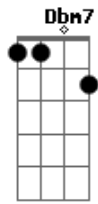

© ukulele-chords.com

© ukulele-chords.com