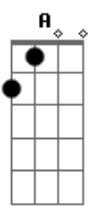

© ukulele-chords.com