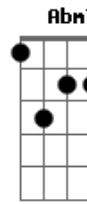

© ukulele-chords.com