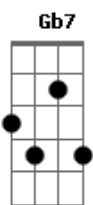

© ukulele-chords.com