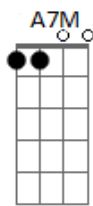

Erika Paul - Almost Like Being In Love

Tom: A

Intro: **Dbm7 Gb7/13- Bm7 Gb7/13-**

Bm7 **E7**
What a day this has been
A **A7M** **Gbm**
What a rare mood I'm in
Bm7 **Bm7** **E7** **A** **A7M** **A7** **A7**
Why, it's almost like being in love
Bm7 **E7**
There's a smile on my face
A **A7M** **Gbm**
For the whole human race
Bm7 **Bm7** **E7** **A** **A7**
Why, it's almost like being in love

Bridge

Abm7 **Db7** **Gb** **Gb7**
All the mu - sic of life seems to be
Gbm7 **B7** **E7**
Like a bell that is ringing for me
Bm7 **E7**
And from the way that I feel
A **A7M** **Gbm**
When that bell starts to peel
Bm7 **E7**
I would swear I was falling
A **A7** **Gbm**
I could swear I was falling
Bm7 **Bm7** **Bm7** **E7** **A**
It's amost like being in love

Acordes