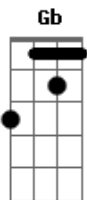

Paradise
Just call in sick we'll have a real good time
Put on some music, tell me 'bout your life
Come back to me, I got a bad desire
Oh baby I'm on fire

Baby you and I
Should get to know one another
Know one another
Be forever mine

Because we're meant for each other
Meant for each other
I wanna hold you tight
Come on let's do it right
Get it baby

Yeah you look so fine
Baby you and I
Oh we ain't wasting no more time

Come a little closer stranger
I'm tired of sharing you with all those other guys
I know you got a pretty wild nature
But everybody knows you're supposed to be

Mine
Let's stay in bed 'til the end of time
We'll order in and watch *Scream* tonight
Kissing my neck, I got a bad desire

Oh baby I'm on fire
Yeah I'm on fire
Let's set the night on fire
Baby you and I
Should get to know one another
Know one another
Be forever mine
Because we're meant for each other
Meant for each other
I wanna hold you tight
Come on let's do it right
Get it baby
Yeah you look so fine
Baby you and I
Oh we ain't wasting no more time

Under the spell of your pheromones
Drinking all your venom up
Shoot it up, shoot it up
Wrapped 'round you like an animal

Baby you and I
Should get to know one another
Know one another
Be forever mine

Because we're meant for each other
Meant for each other
I wanna hold you tight
Come on let's do it right
Get it baby

Fuck, you look so fine
Baby you and I
You and I - I - I - I
Oh we ain't wasting no more time

Acordes