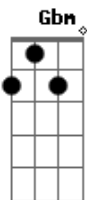

© ukulele-chords.com