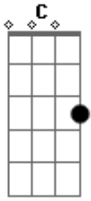

Eric Johnson - Song For George

Tom: **C**

steve,

classical guitar

the string tuned MI = RE, SI = LA, mi - re

Acordes

© ukulele-chords.com