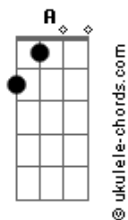

Eric Clapton - Watch Out For Lucy

tom:

Intro: A Db Gbm D
A E A E

[Primeira Parte]

Now my friend Bill was just a working lad
And he liked to have his fun
He'd like to find a girl and get comfortable
When his working day was done
He would spend all his money on a Friday night
Wake up in the morning broke
But he had a run in with little Lucy then
Believe me that ain't no joke

[Refrão]

Watch out for Lucy
Though she may look frail
Say excuse me, Lucy
Darling don't you use me
I don't want to land in jail

[Solo] A Db Gbm D
A E A E

She started out working in a cafe
Picking money up on the side
She was free and easy, everybody's friend
But she couldn't be satisfied
So now in walks Bill with his cash in his hand
His heart upon his sleeve
We tried to warn him about her ways
We never did succeed

[Refrão]

Acordes

Watch out for Lucy
Though she may look frail
Say excuse me, Lucy
Darling don't you use me
I don't want to land in jail

[Solo] A Db Gbm D
A E A E

Well, the trap was sprung for poor old Bill
You should have heard little Lucy sing
"I want a Cadillac car, a beautiful home
And a thousand dollar ring."
They found our hero in the gutter
With a diamond ring and a gun
He'd done it for the love of Lucy
And ended up on the run