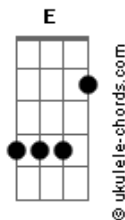

Eric Clapton - Watch Out For Lucy

tom:

Intro: A Db Gbm D
A E A E

[Primeira Parte]

Now my friend Bill was just a working lad
And he liked to have his fun
He'd like to find a girl and get comfortable
When his working day was done
He would spend all his money on a Friday night
Wake up in the morning broke
But he had a run in with little Lucy then
Believe me that ain't no joke

[Refrão]

Watch out for Lucy
Though she may look frail
Say excuse me, Lucy
Darling don't you use me
I don't want to land in jail

[Solo] A Db Gbm D
A E A E

She started out working in a cafe
Picking money up on the side
She was free and easy, everybody's friend
But she couldn't be satisfied
So now in walks Bill with his cash in his hand
His heart upon his sleeve
We tried to warn him about her ways
We never did succeed

[Refrão]

Acordes

Watch out for Lucy
Though she may look frail
Say excuse me, Lucy
Darling don't you use me
I don't want to land in jail

[Solo] A Db Gbm D
A E A E

Well, the trap was sprung for poor old Bill
You should have heard little Lucy sing
"I want a Cadillac car, a beautiful home
And a thousand dollar ring."
They found our hero in the gutter
With a diamond ring and a gun
He'd done it for the love of Lucy
And ended up on the run