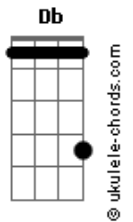

Eric Clapton - Watch Out For Lucy

tom:

Intro: A Db Gbm D
A E A E

[Primeira Parte]

Now my friend Bill was just a working lad
And he liked to have his fun
He'd like to find a girl and get comfortable
When his working day was done
He would spend all his money on a Friday night
Wake up in the morning broke
But he had a run in with little Lucy then
Believe me that ain't no joke

[Refrão]

Acordes

Watch out for Lucy
Though she may look frail
Say excuse me, Lucy
Darling don't you use me
I don't want to land in jail

[Solo] A Db Gbm D
A E A E

Well, the trap was sprung for poor old Bill
You should have heard little Lucy sing
"I want a Cadillac car, a beautiful home
And a thousand dollar ring."
They found our hero in the gutter
With a diamond ring and a gun
He'd done it for the love of Lucy
And ended up on the run