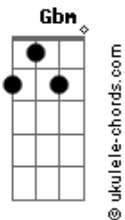

Eric Clapton - Watch Out For Lucy

tom:

Intro: A Db Gbm D
A E A E

[Primeira Parte]

Now my friend Bill was just a working lad
And he liked to have his fun
He'd like to find a girl and get comfortable
When his working day was done
He would spend all his money on a Friday night
Wake up in the morning broke
But he had a run in with little Lucy then
Believe me that ain't no joke

[Refrão]

Acordes

Watch out for Lucy
Though she may look frail
Say excuse me, Lucy
Darling don't you use me
I don't want to land in jail

[Solo] A Db Gbm D
A E A E

Well, the trap was sprung for poor old Bill
You should have heard little Lucy sing
"I want a Cadillac car, a beautiful home
And a thousand dollar ring."
They found our hero in the gutter
With a diamond ring and a gun
He'd done it for the love of Lucy
And ended up on the run