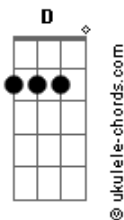

Eric Clapton - Watch Out For Lucy

tom:

Intro: A Db Gbm D
A E A E

[Primeira Parte]

Now my friend Bill was just a working lad
And he liked to have his fun
He'd like to find a girl and get comfortable
When his working day was done
He would spend all his money on a Friday night
Wake up in the morning broke
But he had a run in with little Lucy then
Believe me that ain't no joke

[Refrão]

Watch out for Lucy
Though she may look frail
Say excuse me, Lucy
Darling don't you use me
I don't want to land in jail

[Solo] A Db Gbm D
A E A E

She started out working in a cafe
Picking money up on the side
She was free and easy, everybody's friend
But she couldn't be satisfied
So now in walks Bill with his cash in his hand
His heart upon his sleeve
We tried to warn him about her ways
We never did succeed

[Refrão]

Acordes

Watch out for Lucy
Though she may look frail
Say excuse me, Lucy
Darling don't you use me
I don't want to land in jail

[Solo] A Db Gbm D
A E A E

Well, the trap was sprung for poor old Bill
You should have heard little Lucy sing
"I want a Cadillac car, a beautiful home
And a thousand dollar ring."
They found our hero in the gutter
With a diamond ring and a gun
He'd done it for the love of Lucy
And ended up on the run