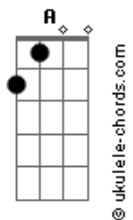

# Eric Clapton - Watch Out For Lucy

tom:

Intro: A Db Gbm D  
A E A E

[Primeira Parte]

Now my friend Bill was just a working lad  
And he liked to have his fun  
He'd like to find a girl and get comfortable  
When his working day was done  
He would spend all his money on a Friday night  
Wake up in the morning broke  
But he had a run in with little Lucy then  
Believe me that ain't no joke

[Refrão]

Watch out for Lucy  
Though she may look frail  
Say excuse me, Lucy  
Darling don't you use me  
I don't want to land in jail

[Solo] A Db Gbm D  
A E A E

She started out working in a cafe  
Picking money up on the side  
She was free and easy, everybody's friend  
But she couldn't be satisfied  
So now in walks Bill with his cash in his hand  
His heart upon his sleeve  
We tried to warn him about her ways  
We never did succeed

## Acordes

Watch out for Lucy  
Though she may look frail  
Say excuse me, Lucy  
Darling don't you use me  
I don't want to land in jail

[Solo] A Db Gbm D  
A E A E

Well, the trap was sprung for poor old Bill  
You should have heard little Lucy sing  
"I want a Cadillac car, a beautiful home  
And a thousand dollar ring."  
They found our hero in the gutter  
With a diamond ring and a gun  
He'd done it for the love of Lucy  
And ended up on the run