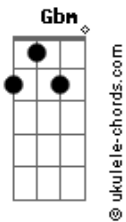

Eric Clapton - Watch Out For Lucy

tom:

Intro: A Db Gbm D
A E A E

[Primeira Parte]

Now my friend Bill was just a working lad
And he liked to have his fun
He'd like to find a girl and get comfortable
When his working day was done
He would spend all his money on a Friday night
Wake up in the morning broke
But he had a run in with little Lucy then
Believe me that ain't no joke

[Refrão]

Acordes

Watch out for Lucy
Though she may look frail
Say excuse me, Lucy
Darling don't you use me
I don't want to land in jail

[Solo] A Db Gbm D
A E A E

Well, the trap was sprung for poor old Bill
You should have heard little Lucy sing
"I want a Cadillac car, a beautiful home
And a thousand dollar ring."
They found our hero in the gutter
With a diamond ring and a gun
He'd done it for the love of Lucy
And ended up on the run