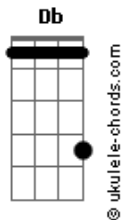

# Eric Clapton - Watch Out For Lucy

tom:

Intro: A Db Gbm D  
A E A E

[Primeira Parte]

Now my friend Bill was just a working lad  
And he liked to have his fun  
He'd like to find a girl and get comfortable  
When his working day was done  
He would spend all his money on a Friday night  
Wake up in the morning broke  
But he had a run in with little Lucy then  
Believe me that ain't no joke

## Acordes

Watch out for Lucy  
Though she may look frail  
Say excuse me, Lucy  
Darling don't you use me  
I don't want to land in jail

[Solo] A Db Gbm D  
A E A E

Well, the trap was sprung for poor old Bill  
You should have heard little Lucy sing  
"I want a Cadillac car, a beautiful home  
And a thousand dollar ring."  
They found our hero in the gutter  
With a diamond ring and a gun  
He'd done it for the love of Lucy  
And ended up on the run