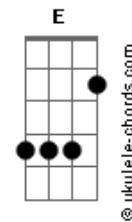

Eric Clapton - Watch Out For Lucy

tom:

Intro: A Db Gbm D
A E A E

[Primeira Parte]

Now my friend Bill was just a working lad
And he liked to have his fun
He'd like to find a girl and get comfortable
When his working day was done
He would spend all his money on a Friday night
Wake up in the morning broke
But he had a run in with little Lucy then
Believe me that ain't no joke

[Refrão]

Watch out for Lucy
Though she may look frail
Say excuse me, Lucy
Darling don't you use me
I don't want to land in jail

[Solo] A Db Gbm D
A E A E

She started out working in a cafe
Picking money up on the side
She was free and easy, everybody's friend
But she couldn't be satisfied
So now in walks Bill with his cash in his hand
His heart upon his sleeve
We tried to warn him about her ways
We never did succeed

[Refrão]

Acordes

Watch out for Lucy
Though she may look frail
Say excuse me, Lucy
Darling don't you use me
I don't want to land in jail

[Solo] A Db Gbm D
A E A E

Well, the trap was sprung for poor old Bill
You should have heard little Lucy sing
"I want a Cadillac car, a beautiful home
And a thousand dollar ring."
They found our hero in the gutter
With a diamond ring and a gun
He'd done it for the love of Lucy
And ended up on the run