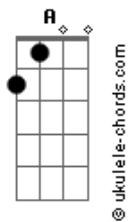

Eric Clapton - Watch Out For Lucy

tom:

Intro: A Db Gbm D
A E A E

[Primeira Parte]

Now my friend Bill was just a working lad
And he liked to have his fun
He'd like to find a girl and get comfortable
When his working day was done
He would spend all his money on a Friday night
Wake up in the morning broke
But he had a run in with little Lucy then
Believe me that ain't no joke

[Refrão]

Watch out for Lucy
Though she may look frail
Say excuse me, Lucy
Darling don't you use me
I don't want to land in jail

[Solo] A Db Gbm D
A E A E

She started out working in a cafe
Picking money up on the side
She was free and easy, everybody's friend
But she couldn't be satisfied
So now in walks Bill with his cash in his hand
His heart upon his sleeve
We tried to warn him about her ways
We never did succeed

[Refrão]

Acordes

Watch out for Lucy
Though she may look frail
Say excuse me, Lucy
Darling don't you use me
I don't want to land in jail

[Solo] A Db Gbm D
A E A E

Well, the trap was sprung for poor old Bill
You should have heard little Lucy sing
"I want a Cadillac car, a beautiful home
And a thousand dollar ring."
They found our hero in the gutter
With a diamond ring and a gun
He'd done it for the love of Lucy
And ended up on the run