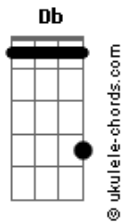

Eric Clapton - Watch Out For Lucy

tom:

Intro: A Db Gbm D
A E A E

[Primeira Parte]

Now my friend Bill was just a working lad
And he liked to have his fun
He'd like to find a girl and get comfortable
When his working day was done
He would spend all his money on a Friday night
Wake up in the morning broke
But he had a run in with little Lucy then
Believe me that ain't no joke

[Refrão]

Watch out for Lucy
Though she may look frail
Say excuse me, Lucy
Darling don't you use me
I don't want to land in jail

[Solo] A Db Gbm D
A E A E

She started out working in a cafe
Picking money up on the side
She was free and easy, everybody's friend
But she couldn't be satisfied
So now in walks Bill with his cash in his hand
His heart upon his sleeve
We tried to warn him about her ways
We never did succeed

[Refrão]

Acordes

Watch out for Lucy
Though she may look frail
Say excuse me, Lucy
Darling don't you use me
I don't want to land in jail

[Solo] A Db Gbm D
A E A E

Well, the trap was sprung for poor old Bill
You should have heard little Lucy sing
"I want a Cadillac car, a beautiful home
And a thousand dollar ring."
They found our hero in the gutter
With a diamond ring and a gun
He'd done it for the love of Lucy
And ended up on the run