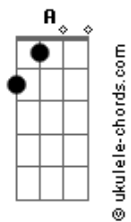

Eric Clapton - Watch Out For Lucy

tom:

Intro: A Db Gbm D
A E A E

[Primeira Parte]

Now my friend Bill was just a working lad
And he liked to have his fun
He'd like to find a girl and get comfortable
When his working day was done
He would spend all his money on a Friday night
Wake up in the morning broke
But he had a run in with little Lucy then
Believe me that ain't no joke

[Refrão]

Watch out for Lucy
Though she may look frail
Say excuse me, Lucy
Darling don't you use me
I don't want to land in jail

[Solo] A Db Gbm D
A E A E

She started out working in a cafe
Picking money up on the side
She was free and easy, everybody's friend
But she couldn't be satisfied
So now in walks Bill with his cash in his hand
His heart upon his sleeve
We tried to warn him about her ways
We never did succeed

[Refrão]

Acordes

Watch out for Lucy
Though she may look frail
Say excuse me, Lucy
Darling don't you use me
I don't want to land in jail

[Solo] A Db Gbm D
A E A E

Well, the trap was sprung for poor old Bill
You should have heard little Lucy sing
"I want a Cadillac car, a beautiful home
And a thousand dollar ring."
They found our hero in the gutter
With a diamond ring and a gun
He'd done it for the love of Lucy
And ended up on the run