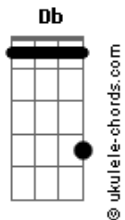

Eric Clapton - Watch Out For Lucy

tom:

Intro: A Db Gbm D
A E A E

[Primeira Parte]

Now my friend Bill was just a working lad
And he liked to have his fun
He'd like to find a girl and get comfortable
When his working day was done
He would spend all his money on a Friday night
Wake up in the morning broke
But he had a run in with little Lucy then
Believe me that ain't no joke

[Refrão]

Watch out for Lucy
Though she may look frail
Say excuse me, Lucy
Darling don't you use me
I don't want to land in jail

[Solo] A Db Gbm D
A E A E

She started out working in a cafe
Picking money up on the side
She was free and easy, everybody's friend
But she couldn't be satisfied
So now in walks Bill with his cash in his hand
His heart upon his sleeve
We tried to warn him about her ways
We never did succeed

[Refrão]

Acordes

Watch out for Lucy
Though she may look frail
Say excuse me, Lucy
Darling don't you use me
I don't want to land in jail

[Solo] A Db Gbm D
A E A E

Well, the trap was sprung for poor old Bill
You should have heard little Lucy sing
"I want a Cadillac car, a beautiful home
And a thousand dollar ring."
They found our hero in the gutter
With a diamond ring and a gun
He'd done it for the love of Lucy
And ended up on the run