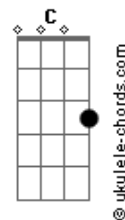

Eric Clapton - Watch Out For Lucy

tom:

Intro: A Db Gbm D
A E A E

[Primeira Parte]

Now my friend Bill was just a working lad
And he liked to have his fun
He'd like to find a girl and get comfortable
When his working day was done
He would spend all his money on a Friday night
Wake up in the morning broke
But he had a run in with little Lucy then
Believe me that ain't no joke

[Refrão]

Watch out for Lucy
Though she may look frail
Say excuse me, Lucy
Darling don't you use me
I don't want to land in jail

[Solo] A Db Gbm D
A E A E

She started out working in a cafe
Picking money up on the side
She was free and easy, everybody's friend
But she couldn't be satisfied
So now in walks Bill with his cash in his hand
His heart upon his sleeve
We tried to warn him about her ways
We never did succeed

[Refrão]

Acordes

Watch out for Lucy
Though she may look frail
Say excuse me, Lucy
Darling don't you use me
I don't want to land in jail

[Solo] A Db Gbm D
A E A E

Well, the trap was sprung for poor old Bill
You should have heard little Lucy sing
"I want a Cadillac car, a beautiful home
And a thousand dollar ring."
They found our hero in the gutter
With a diamond ring and a gun
He'd done it for the love of Lucy
And ended up on the run