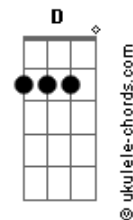

# Eric Clapton - Watch Out For Lucy

tom:

Intro: A Db Gbm D  
A E A E

[Primeira Parte]

Now my friend Bill was just a working lad  
And he liked to have his fun  
He'd like to find a girl and get comfortable  
When his working day was done  
He would spend all his money on a Friday night  
Wake up in the morning broke  
But he had a run in with little Lucy then  
Believe me that ain't no joke

[Refrão]

Watch out for Lucy  
Though she may look frail  
Say excuse me, Lucy  
Darling don't you use me  
I don't want to land in jail

[Solo] A Db Gbm D  
A E A E

She started out working in a cafe  
Picking money up on the side  
She was free and easy, everybody's friend  
But she couldn't be satisfied  
So now in walks Bill with his cash in his hand  
His heart upon his sleeve  
We tried to warn him about her ways  
We never did succeed

## Acordes

Watch out for Lucy  
Though she may look frail  
Say excuse me, Lucy  
Darling don't you use me  
I don't want to land in jail

[Solo] A Db Gbm D  
A E A E

Well, the trap was sprung for poor old Bill  
You should have heard little Lucy sing  
"I want a Cadillac car, a beautiful home  
And a thousand dollar ring."  
They found our hero in the gutter  
With a diamond ring and a gun  
He'd done it for the love of Lucy  
And ended up on the run