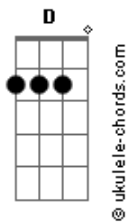

Eric Clapton - Watch Out For Lucy

tom:

Intro: A Db Gbm D
A E A E

[Primeira Parte]

Now my friend Bill was just a working lad
And he liked to have his fun
He'd like to find a girl and get comfortable
When his working day was done
He would spend all his money on a Friday night
Wake up in the morning broke
But he had a run in with little Lucy then
Believe me that ain't no joke

[Refrão]

Watch out for Lucy
Though she may look frail
Say excuse me, Lucy
Darling don't you use me
I don't want to land in jail

[Solo] A Db Gbm D
A E A E

She started out working in a cafe
Picking money up on the side
She was free and easy, everybody's friend
But she couldn't be satisfied
So now in walks Bill with his cash in his hand
His heart upon his sleeve
We tried to warn him about her ways
We never did succeed

[Refrão]

Acordes

Watch out for Lucy
Though she may look frail
Say excuse me, Lucy
Darling don't you use me
I don't want to land in jail

[Solo] A Db Gbm D
A E A E

Well, the trap was sprung for poor old Bill
You should have heard little Lucy sing
"I want a Cadillac car, a beautiful home
And a thousand dollar ring."
They found our hero in the gutter
With a diamond ring and a gun
He'd done it for the love of Lucy
And ended up on the run