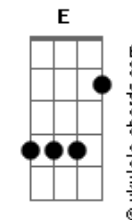

# Eric Clapton - Watch Out For Lucy

tom:

Intro: A Db Gbm D  
A E A E

[Primeira Parte]

Now my friend Bill was just a working lad  
And he liked to have his fun  
He'd like to find a girl and get comfortable  
When his working day was done  
He would spend all his money on a Friday night  
Wake up in the morning broke  
But he had a run in with little Lucy then  
Believe me that ain't no joke

[Refrão]

Watch out for Lucy  
Though she may look frail  
Say excuse me, Lucy  
Darling don't you use me  
I don't want to land in jail

[Solo] A Db Gbm D  
A E A E

She started out working in a cafe  
Picking money up on the side  
She was free and easy, everybody's friend  
But she couldn't be satisfied  
So now in walks Bill with his cash in his hand  
His heart upon his sleeve  
We tried to warn him about her ways  
We never did succeed

## Acordes

Watch out for Lucy  
Though she may look frail  
Say excuse me, Lucy  
Darling don't you use me  
I don't want to land in jail

[Solo] A Db Gbm D  
A E A E

Well, the trap was sprung for poor old Bill  
You should have heard little Lucy sing  
"I want a Cadillac car, a beautiful home  
And a thousand dollar ring."  
They found our hero in the gutter  
With a diamond ring and a gun  
He'd done it for the love of Lucy  
And ended up on the run