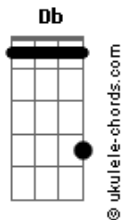

Eric Clapton - Watch Out For Lucy

tom:

Intro: A Db Gbm D
A E A E

[Primeira Parte]

Now my friend Bill was just a working lad
And he liked to have his fun
He'd like to find a girl and get comfortable
When his working day was done
He would spend all his money on a Friday night
Wake up in the morning broke
But he had a run in with little Lucy then
Believe me that ain't no joke

[Refrão]

Acordes

Watch out for Lucy
Though she may look frail
Say excuse me, Lucy
Darling don't you use me
I don't want to land in jail

[Solo] A Db Gbm D
A E A E

Well, the trap was sprung for poor old Bill
You should have heard little Lucy sing
"I want a Cadillac car, a beautiful home
And a thousand dollar ring."
They found our hero in the gutter
With a diamond ring and a gun
He'd done it for the love of Lucy
And ended up on the run