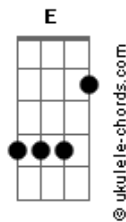

Eric Clapton - Watch Out For Lucy

tom:

Intro: A Db Gbm D
A E A E

[Primeira Parte]

Now my friend Bill was just a working lad
And he liked to have his fun
He'd like to find a girl and get comfortable
When his working day was done
He would spend all his money on a Friday night
Wake up in the morning broke
But he had a run in with little Lucy then
Believe me that ain't no joke

[Refrão]

Watch out for Lucy
Though she may look frail
Say excuse me, Lucy
Darling don't you use me
I don't want to land in jail

[Solo] A Db Gbm D
A E A E

She started out working in a cafe
Picking money up on the side
She was free and easy, everybody's friend
But she couldn't be satisfied
So now in walks Bill with his cash in his hand
His heart upon his sleeve
We tried to warn him about her ways
We never did succeed

[Refrão]

Acordes

Watch out for Lucy
Though she may look frail
Say excuse me, Lucy
Darling don't you use me
I don't want to land in jail

[Solo] A Db Gbm D
A E A E

Well, the trap was sprung for poor old Bill
You should have heard little Lucy sing
"I want a Cadillac car, a beautiful home
And a thousand dollar ring."
They found our hero in the gutter
With a diamond ring and a gun
He'd done it for the love of Lucy
And ended up on the run