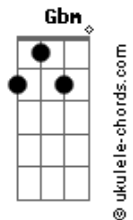

# Eric Clapton - Watch Out For Lucy

tom:

Intro: A Db Gbm D  
A E A E

[Primeira Parte]

Now my friend Bill was just a working lad  
And he liked to have his fun  
He'd like to find a girl and get comfortable  
When his working day was done  
He would spend all his money on a Friday night  
Wake up in the morning broke  
But he had a run in with little Lucy then  
Believe me that ain't no joke

[Refrão]

Watch out for Lucy  
Though she may look frail  
Say excuse me, Lucy  
Darling don't you use me  
I don't want to land in jail

[Solo] A Db Gbm D  
A E A E

She started out working in a cafe  
Picking money up on the side  
She was free and easy, everybody's friend  
But she couldn't be satisfied  
So now in walks Bill with his cash in his hand  
His heart upon his sleeve  
We tried to warn him about her ways  
We never did succeed

## Acordes

Watch out for Lucy  
Though she may look frail  
Say excuse me, Lucy  
Darling don't you use me  
I don't want to land in jail

[Solo] A Db Gbm D  
A E A E

Well, the trap was sprung for poor old Bill  
You should have heard little Lucy sing  
"I want a Cadillac car, a beautiful home  
And a thousand dollar ring."  
They found our hero in the gutter  
With a diamond ring and a gun  
He'd done it for the love of Lucy  
And ended up on the run