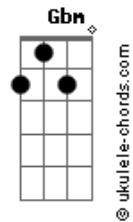

Eric Clapton - Watch Out For Lucy

tom:

Intro: A Db Gbm D
A E A E

[Primeira Parte]

Now my friend Bill was just a working lad
And he liked to have his fun
He'd like to find a girl and get comfortable
When his working day was done
He would spend all his money on a Friday night
Wake up in the morning broke
But he had a run in with little Lucy then
Believe me that ain't no joke

[Refrão]

Watch out for Lucy
Though she may look frail
Say excuse me, Lucy
Darling don't you use me
I don't want to land in jail

[Solo] A Db Gbm D
A E A E

She started out working in a cafe
Picking money up on the side
She was free and easy, everybody's friend
But she couldn't be satisfied
So now in walks Bill with his cash in his hand
His heart upon his sleeve
We tried to warn him about her ways
We never did succeed

[Refrão]

Acordes

Watch out for Lucy
Though she may look frail
Say excuse me, Lucy
Darling don't you use me
I don't want to land in jail

[Solo] A Db Gbm D
A E A E

Well, the trap was sprung for poor old Bill
You should have heard little Lucy sing
"I want a Cadillac car, a beautiful home
And a thousand dollar ring."
They found our hero in the gutter
With a diamond ring and a gun
He'd done it for the love of Lucy
And ended up on the run