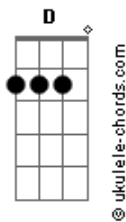

Eric Clapton - Watch Out For Lucy

tom:

Intro: A Db Gbm D
A E A E

[Primeira Parte]

Now my friend Bill was just a working lad
And he liked to have his fun
He'd like to find a girl and get comfortable
When his working day was done
He would spend all his money on a Friday night
Wake up in the morning broke
But he had a run in with little Lucy then
Believe me that ain't no joke

[Refrão]

Watch out for Lucy
Though she may look frail
Say excuse me, Lucy
Darling don't you use me
I don't want to land in jail

[Solo] A Db Gbm D
A E A E

She started out working in a cafe
Picking money up on the side
She was free and easy, everybody's friend
But she couldn't be satisfied
So now in walks Bill with his cash in his hand
His heart upon his sleeve
We tried to warn him about her ways
We never did succeed

[Refrão]

Acordes

Watch out for Lucy
Though she may look frail
Say excuse me, Lucy
Darling don't you use me
I don't want to land in jail

[Solo] A Db Gbm D
A E A E

Well, the trap was sprung for poor old Bill
You should have heard little Lucy sing
"I want a Cadillac car, a beautiful home
And a thousand dollar ring."
They found our hero in the gutter
With a diamond ring and a gun
He'd done it for the love of Lucy
And ended up on the run