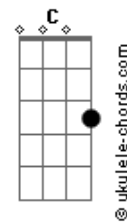

Eric Clapton - Watch Out For Lucy

tom:

Intro: A Db Gbm D
A E A E

[Primeira Parte]

Now my friend Bill was just a working lad
And he liked to have his fun
He'd like to find a girl and get comfortable
When his working day was done
He would spend all his money on a Friday night
Wake up in the morning broke
But he had a run in with little Lucy then
Believe me that ain't no joke

[Refrão]

Watch out for Lucy
Though she may look frail
Say excuse me, Lucy
Darling don't you use me
I don't want to land in jail

[Solo] A Db Gbm D
A E A E

She started out working in a cafe
Picking money up on the side
She was free and easy, everybody's friend
But she couldn't be satisfied
So now in walks Bill with his cash in his hand
His heart upon his sleeve
We tried to warn him about her ways
We never did succeed

[Refrão]

Acordes

Watch out for Lucy
Though she may look frail
Say excuse me, Lucy
Darling don't you use me
I don't want to land in jail

[Solo] A Db Gbm D
A E A E

Well, the trap was sprung for poor old Bill
You should have heard little Lucy sing
"I want a Cadillac car, a beautiful home
And a thousand dollar ring."
They found our hero in the gutter
With a diamond ring and a gun
He'd done it for the love of Lucy
And ended up on the run