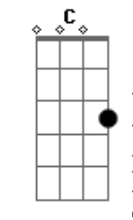

# Eric Clapton - Watch Out For Lucy

tom:

Intro: A Db Gbm D  
A E A E

[Primeira Parte]

Now my friend Bill was just a working lad  
And he liked to have his fun  
He'd like to find a girl and get comfortable  
When his working day was done  
He would spend all his money on a Friday night  
Wake up in the morning broke  
But he had a run in with little Lucy then  
Believe me that ain't no joke

## Acordes

Watch out for Lucy  
Though she may look frail  
Say excuse me, Lucy  
Darling don't you use me  
I don't want to land in jail

[Solo] A Db Gbm D  
A E A E

Well, the trap was sprung for poor old Bill  
You should have heard little Lucy sing  
"I want a Cadillac car, a beautiful home  
And a thousand dollar ring."  
They found our hero in the gutter  
With a diamond ring and a gun  
He'd done it for the love of Lucy  
And ended up on the run