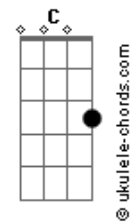

Eric Clapton - Watch Out For Lucy

tom:

Intro: A Db Gbm D
A E A E

[Primeira Parte]

Now my friend Bill was just a working lad
And he liked to have his fun
He'd like to find a girl and get comfortable
When his working day was done
He would spend all his money on a Friday night
Wake up in the morning broke
But he had a run in with little Lucy then
Believe me that ain't no joke

[Refrão]

Watch out for Lucy
Though she may look frail
Say excuse me, Lucy
Darling don't you use me
I don't want to land in jail

[Solo] A Db Gbm D
A E A E

She started out working in a cafe
Picking money up on the side
She was free and easy, everybody's friend
But she couldn't be satisfied
So now in walks Bill with his cash in his hand
His heart upon his sleeve
We tried to warn him about her ways
We never did succeed

[Refrão]

Acordes

Watch out for Lucy
Though she may look frail
Say excuse me, Lucy
Darling don't you use me
I don't want to land in jail

[Solo] A Db Gbm D
A E A E

Well, the trap was sprung for poor old Bill
You should have heard little Lucy sing
"I want a Cadillac car, a beautiful home
And a thousand dollar ring."
They found our hero in the gutter
With a diamond ring and a gun
He'd done it for the love of Lucy
And ended up on the run