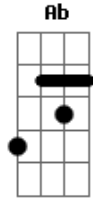

© ukulele-chords.com