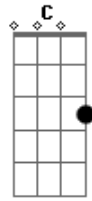

Eric Clapton - Walking Blues

Tom: D

Walkin' Blues Original de Robert Johnson

~~~~~

2 ~~~~~

3 ~~~~~

Gb F(G )

4 ~~~~~

C

23 ~~~~

Woo-Lord, I had them old walk - in' blues.

24 ~~~~

G G7 G G G G7 G G

26 ~~~~~

I'm leavin' this morn - in' I have-ta go ride the blinds.

G G7 G G

60 C G G7 G Ab

Woo-Lord, the most I ever had.

G D
62 ~~~

GUITAR SOLO 2

G
63 ~~~ ~~~ ~~~ ~~~ ~~~ ~~~

G
65 ~~~

Gb F(G) C
66 ~~~ ~~~ ~~~ ~~~ ~~~

69 ~~~ ~~~ ~~~ ~~~ ~~~ G ~~~ ~~~ ~~~ ~~~

D
71 ~~~ ~~~ ~~~ ~~~ ~~~ ~~~

C
73 ~~~~~ ~~~ ~~~~~ ~~~ ~~~~~

G G7 G Ab G G G
74 ~~~ ~~~~~ ~~~ ~~~~~ ~~~

Acordes

© ukulele-chords.com

© ukulele-chords.com

© ukulele-chords.com

© ukulele-chords.com