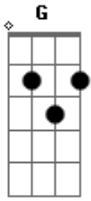

worse old feelin'

60 C G G7 G Ab

Woo-Lord, the most I ever had.

G D
62 ~~~

GUITAR SOLO 2

G
63 ~~~ ~~~ ~~~ ~~~ ~~~ ~~~

G
65 ~~~

Gb F(G) C
66 ~~~ ~~~ ~~~ ~~~ ~~~

69 ~~~ ~~~ ~~~ ~~~ ~~~ G ~~~ ~~~ ~~~ ~~~

D
71 ~~~ ~~~ ~~~ ~~~ ~~~ ~~~

C
73 ~~~~~ ~~~ ~~~~~ ~~~ ~~~~~

G G7 G Ab G G G
74 ~~~ ~~~~~ ~~~ ~~~~~ ~~~

Acordes

© ukulele-chords.com