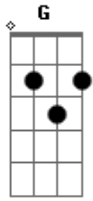

worse old feelin'

60 C G G7 G Ab

Woo-Lord, the most I ever had.

G D
62 ~~~

GUITAR SOLO 2

G
63 ~~~ ~~~ ~~~ ~~~ ~~~ ~~~

G
65 ~~~

Gb F(G) C
66 ~~~ ~~~ ~~~ ~~~ ~~~

69 ~~~ ~~~ ~~~ ~~~ ~~~ G ~~~ ~~~ ~~~ ~~~

D
71 ~~~ ~~~ ~~~ ~~~ ~~~ ~~~

C
73 ~~~~~ ~~~ ~~~~~ ~~~ ~~~~~

G G7 G Ab G G G
74 ~~~ ~~~~~ ~~~ ~~~~~ ~~~

Acordes

© ukulele-chords.com