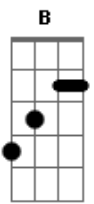

© ukulele-chords.com

I know who I am
E
Try to do what's right
A B
So lock me up and throw away the key

[Refrão]
Gbm
This has gotta stop
E
Enough is enough
D Dbm Bm
I can't take this BS any longer
Gbm
It's gone far enough
E
If you wanna claim my soul
Bm D A
You'll have to come and break down this door

[Terceira Parte]

Gbm E
Thinkin' of my kids

What's left for them
A D
And then what's coming down the road
Gbm
The light in the tunnel
E
Could be the southbound train
A B
Lord, please help them with their load

[Refrão]

Gbm
This has gotta stop
E
Enough is enough
D Dbm Bm
I can't take this BS any longer
Gbm
It's gone far enough
E
If you wanna claim my soul
Bm D A
You'll have to come and break down this door
Gbm
This has gotta stop
E
Enough is enough
D Dbm Bm
I can't take this BS any longer
Gbm
It's gone far enough
E
If you wanna claim my soul
Bm D A
You'll have to come and break down this door