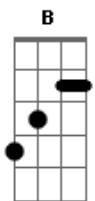

Eric Clapton - This Has Gotta Stop

tom:

Intro: A

[Refrão]

Gbm
This has gotta stop
E
Enough is enough
D Dbm Bm
I can't take this BS any longer
Gbm
It's gone far enough
E
If you wanna claim my soul
Bm D A
You'll have to come and break down this door

[Primeira Parte]

Gbm E
I knew that something was going on wrong
A D
When you started laying down the law
Gbm
I can't move my hands
E
I break out in sweat
A
I wanna cry
B
Can't take it anymore

[Refrão]

Gbm
This has gotta stop
E
Enough is enough
D Dbm Bm
I can't take this BS any longer
Gbm
It's gone far enough
E
If you wanna claim my soul
Bm D A
You'll have to come and break down this door

[Segunda Parte]

Gbm
I've been around
E
Long long time
A
Seen it all
D
And I'm used to being free
Gbm

Acordes

© ukulele-chords.com

© ukulele-chords.com

© ukulele-chords.com

© ukulele-chords.com

© ukulele-chords.com

© ukulele-chords.com

© ukulele-chords.com

I know who I am
E
Try to do what's right
A B
So lock me up and throw away the key

[Refrão]

Gbm
This has gotta stop
E
Enough is enough
D Dbm Bm
I can't take this BS any longer
Gbm
It's gone far enough
E
If you wanna claim my soul
Bm D A
You'll have to come and break down this door