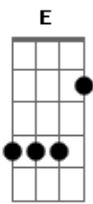

Eric Clapton - This Has Gotta Stop

Intro: A tom:

[Refrão]

Gbm
This has gotta stop
E
Enough is enough
D Dbm Bm
I can't take this BS any longer
Gbm
It's gone far enough
E
If you wanna claim my soul
Bm D A
You'll have to come and break down this door

[Primeira Parte]

Gbm E
I knew that something was going on wrong
A D
When you started laying down the law
Gbm
I can't move my hands
E
I break out in sweat
A
I wanna cry
B
Can't take it anymore

[Refrão]

Gbm
This has gotta stop
E
Enough is enough
D Dbm Bm
I can't take this BS any longer
Gbm
It's gone far enough
E
If you wanna claim my soul
Bm D A
You'll have to come and break down this door

[Segunda Parte]

Gbm
I've been around
E
Long long time
A
Seen it all
D
And I'm used to being free
Gbm

Acordes

© ukulele-chords.com

© ukulele-chords.com

© ukulele-chords.com

© ukulele-chords.com

© ukulele-chords.com

© ukulele-chords.com

© ukulele-chords.com

I know who I am
E
Try to do what's right
A B
So lock me up and throw away the key

[Refrão]
Gbm
This has gotta stop
E
Enough is enough
D Dbm Bm
I can't take this BS any longer
Gbm
It's gone far enough
E
If you wanna claim my soul
Bm D A
You'll have to come and break down this door