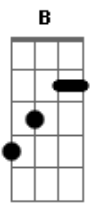

Eric Clapton - This Has Gotta Stop

Intro: A tom:

[Refrão]

Gbm
This has gotta stop
E
Enough is enough
D Dbm Bm
I can't take this BS any longer
Gbm
It's gone far enough
E
If you wanna claim my soul
Bm D A
You'll have to come and break down this door

[Primeira Parte]

Gbm E
I knew that something was going on wrong
A D
When you started laying down the law
Gbm
I can't move my hands
E
I break out in sweat
A
I wanna cry
B
Can't take it anymore

[Refrão]

Gbm
This has gotta stop
E
Enough is enough
D Dbm Bm
I can't take this BS any longer
Gbm
It's gone far enough
E
If you wanna claim my soul
Bm D A
You'll have to come and break down this door

[Segunda Parte]

Gbm
I've been around
E
Long long time
A
Seen it all
D
And I'm used to being free
Gbm

Acordes

© ukulele-chords.com

© ukulele-chords.com

© ukulele-chords.com

© ukulele-chords.com

© ukulele-chords.com

© ukulele-chords.com

© ukulele-chords.com

I know who I am
E
Try to do what's right
A B
So lock me up and throw away the key

[Refrão]
Gbm
This has gotta stop
E
Enough is enough
D Dbm Bm
I can't take this BS any longer
Gbm
It's gone far enough
E
If you wanna claim my soul
Bm D A
You'll have to come and break down this door