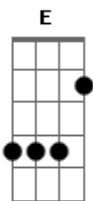

Eric Clapton - This Has Gotta Stop

Intro: A tom:

[Refrão]

Gbm
This has gotta stop
E
Enough is enough
D Dbm Bm
I can't take this BS any longer
Gbm
It's gone far enough
E
If you wanna claim my soul
Bm D A
You'll have to come and break down this door

[Primeira Parte]

Gbm E
I knew that something was going on wrong
A D
When you started laying down the law
Gbm
I can't move my hands
E
I break out in sweat
A
I wanna cry
B
Can't take it anymore

[Refrão]

Gbm
This has gotta stop
E
Enough is enough
D Dbm Bm
I can't take this BS any longer
Gbm
It's gone far enough
E
If you wanna claim my soul
Bm D A
You'll have to come and break down this door

[Segunda Parte]

Gbm
I've been around
E
Long long time
A
Seen it all
D
And I'm used to being free
Gbm

Acordes

© ukulele-chords.com

© ukulele-chords.com

© ukulele-chords.com

© ukulele-chords.com

© ukulele-chords.com

© ukulele-chords.com

© ukulele-chords.com

I know who I am
E
Try to do what's right
A B
So lock me up and throw away the key

[Refrão]
Gbm
This has gotta stop
E
Enough is enough
D Dbm Bm
I can't take this BS any longer
Gbm
It's gone far enough
E
If you wanna claim my soul
Bm D A
You'll have to come and break down this door