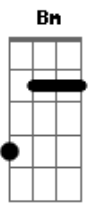

© ukulele-chords.com