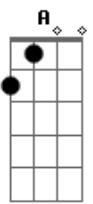

Eric Clapton - This Has Gotta Stop

tom:
Intro: A

[Refrão]

Gbm
This has gotta stop
E
Enough is enough
D Dbm Bm
I can't take this BS any longer
Gbm
It's gone far enough
E
If you wanna claim my soul
Bm D A
You'll have to come and break down this door

[Primeira Parte]

Gbm E
I knew that something was going on wrong
A D
When you started laying down the law
Gbm
I can't move my hands
E
I break out in sweat
A
I wanna cry
B
Can't take it anymore

[Refrão]

Gbm
This has gotta stop
E
Enough is enough
D Dbm Bm
I can't take this BS any longer
Gbm
It's gone far enough
E
If you wanna claim my soul
Bm D A
You'll have to come and break down this door

[Segunda Parte]

Gbm
I've been around
E
Long long time
A
Seen it all
D
And I'm used to being free
Gbm

Acordes

© ukulele-chords.com