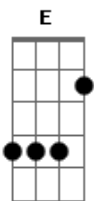

Eric Clapton - This Has Gotta Stop

tom:

Intro: A

[Refrão]

Gbm
This has gotta stop
E
Enough is enough
D Dbm Bm
I can't take this BS any longer
Gbm
It's gone far enough
E
If you wanna claim my soul
Bm D A
You'll have to come and break down this door

[Primeira Parte]

Gbm E
I knew that something was going on wrong
A D
When you started laying down the law
Gbm
I can't move my hands
E
I break out in sweat
A
I wanna cry
B
Can't take it anymore

[Refrão]

Gbm
This has gotta stop
E
Enough is enough
D Dbm Bm
I can't take this BS any longer
Gbm
It's gone far enough
E
If you wanna claim my soul
Bm D A
You'll have to come and break down this door

[Segunda Parte]

Gbm
I've been around
E
Long long time
A
Seen it all
D
And I'm used to being free
Gbm

Acordes

© ukulele-chords.com

© ukulele-chords.com

© ukulele-chords.com

© ukulele-chords.com

© ukulele-chords.com

© ukulele-chords.com

© ukulele-chords.com

I know who I am
E
Try to do what's right
A B
So lock me up and throw away the key

[Refrão]

Gbm
This has gotta stop
E
Enough is enough
D Dbm Bm
I can't take this BS any longer
Gbm
It's gone far enough
E
If you wanna claim my soul
Bm D A
You'll have to come and break down this door