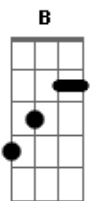

Eric Clapton - This Has Gotta Stop

Intro: A tom:

[Refrão]

Gbm
This has gotta stop
E
Enough is enough
D Dbm Bm
I can't take this BS any longer
Gbm
It's gone far enough
E
If you wanna claim my soul
Bm D A
You'll have to come and break down this door

[Primeira Parte]

Gbm E
I knew that something was going on wrong
A D
When you started laying down the law
Gbm
I can't move my hands
E
I break out in sweat
A
I wanna cry
B
Can't take it anymore

[Refrão]

Gbm
This has gotta stop
E
Enough is enough
D Dbm Bm
I can't take this BS any longer
Gbm
It's gone far enough
E
If you wanna claim my soul
Bm D A
You'll have to come and break down this door

[Segunda Parte]

Gbm
I've been around
E
Long long time
A
Seen it all
D
And I'm used to being free
Gbm

Acordes

© ukulele-chords.com

© ukulele-chords.com

© ukulele-chords.com

© ukulele-chords.com

© ukulele-chords.com

© ukulele-chords.com

© ukulele-chords.com

I know who I am
E
Try to do what's right
A B
So lock me up and throw away the key

[Refrão]
Gbm
This has gotta stop
E
Enough is enough
D Dbm Bm
I can't take this BS any longer
Gbm
It's gone far enough
E
If you wanna claim my soul
Bm D A
You'll have to come and break down this door