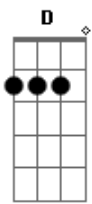

© ukulele-chords.com