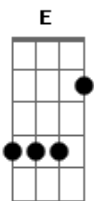

Eric Clapton - This Has Gotta Stop

tom:

Intro: A

[Refrão]

Gbm
This has gotta stop
E
Enough is enough
D Dbm Bm
I can't take this BS any longer
Gbm
It's gone far enough
E
If you wanna claim my soul
Bm D A
You'll have to come and break down this door

[Primeira Parte]

Gbm E
I knew that something was going on wrong
A D
When you started laying down the law
Gbm
I can't move my hands
E
I break out in sweat
A
I wanna cry
B
Can't take it anymore

[Refrão]

Gbm
This has gotta stop
E
Enough is enough
D Dbm Bm
I can't take this BS any longer
Gbm
It's gone far enough
E
If you wanna claim my soul
Bm D A
You'll have to come and break down this door

[Segunda Parte]

Gbm
I've been around
E
Long long time
A
Seen it all
D
And I'm used to being free
Gbm

Acordes

© ukulele-chords.com

© ukulele-chords.com

© ukulele-chords.com

© ukulele-chords.com

© ukulele-chords.com

© ukulele-chords.com

© ukulele-chords.com

I know who I am
E
Try to do what's right
A B
So lock me up and throw away the key

[Refrão]
Gbm
This has gotta stop
E
Enough is enough
D Dbm Bm
I can't take this BS any longer
Gbm
It's gone far enough
E
If you wanna claim my soul
Bm D A
You'll have to come and break down this door