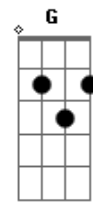

ukulele-chords.com