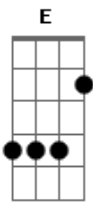

ukulele-chords.com