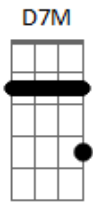

ukulele-chords.com