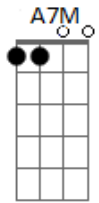

```
>
>The picking technique is 4 bar repeating cycle which for the
most part
>concentrates on the middle 4 strings, except when playing
G#7. Each
>vertical line represents one bar, each bar has 2 beats which
are clearly
>marked by the thumb and middle finger. The index finger only
appears on
>half beats.
>
>Key: t = thumb
> i = index finger
> m = middle finger
>
>
> B |--m-|--m-|--m-|--m-|
> G |----|-i-|-i-|-i-|-i-| Use this configuration for
all chords except.
> D |--t-|--t-|--t-|--t-| the Ab7 chord.
> A |t---|t---|t---|t---|
> E |----|----|----|----|
>
>
> B |--m-|--m-|--m-|--m-|
> G |----|-i-|-i-|-i-|-i-| Use the configuration for
the Ab7 chord.
> D |--t-|--t-|--t-|--t-|
> A |----|----|----|----|
> E |t---|t---|t---|t---|
```

Acordes

ukulele-chords.com