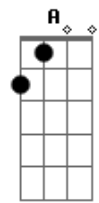

ukulele-chords.com