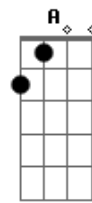

ukulele-chords.com