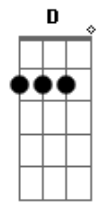

ukulele-chords.com