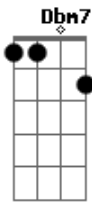

ukulele-chords.com