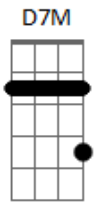

ukulele-chords.com