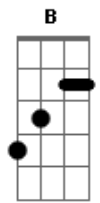

ukulele-chords.com