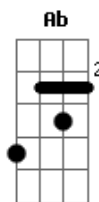

ukulele-chords.com