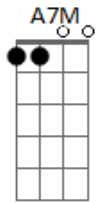

```
>
>The picking technique is 4 bar repeating cycle which for the
most part
>concentrates on the middle 4 strings, except when playing
G#7. Each
>vertical line represents one bar, each bar has 2 beats which
are clearly
>marked by the thumb and middle finger. The index finger only
appears on
>half beats.
```

```
>Key: t = thumb
> i = index finger
> m = middle finger
>
```

```
> B |--m|--m|--m|--m-|
> G |----|-i--|---i|-i--| Use this configuration for
all chords except.
```

```
> D |--t|--t|--t|--t-| the Ab7 chord.
> A |t---|t---|t---|t---|
> E |----|----|----|----|
>
```

```
> B |--m|--m|--m|--m-|
> G |----|-i--|---i|-i--| Use the configuration for
the Ab7 chord.
```

```
> D |--t|--t|--t|--t-|
> A |----|----|----|----|
> E |t---|t---|t---|t---|
>
```

Acordes

ukulele-chords.com