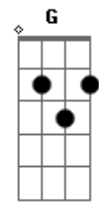

ukulele-chords.com