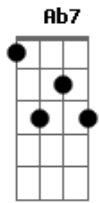

ukulele-chords.com