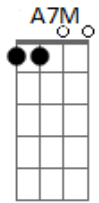

```
>
>The picking technique is 4 bar repeating cycle which for the
most part
>concentrates on the middle 4 strings, except when playing
G#7. Each
>vertical line represents one bar, each bar has 2 beats which
are clearly
>marked by the thumb and middle finger. The index finger only
appears on
>half beats.
```

```
>Key: t = thumb
> i = index finger
> m = middle finger
>
```

```
> B |--m--|--m--|--m--|--m--|
> G |----|-i--|--i--|-i--| Use this configuration for
all chords except.
> D |--t--|--t--|--t--|--t--| the Ab7 chord.
> A |t---|t---|t---|t---|
> E |----|----|----|----|
>
>
```

```
> B |--m--|--m--|--m--|--m--|
> G |----|-i--|--i--|-i--| Use the configuration for
the Ab7 chord.
> D |--t--|--t--|--t--|--t--|
> A |----|----|----|----|
> E |t---|t---|t---|t---|
>
```

Acordes

ukulele-chords.com