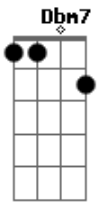

ukulele-chords.com