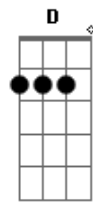

ukulele-chords.com