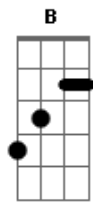

ukulele-chords.com