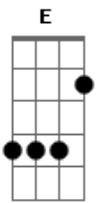

ukulele-chords.com