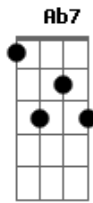

ukulele-chords.com