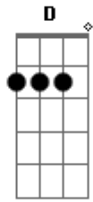

Eric Clapton - Tears in Heaven

Tom: G
Intro: A E Gbm A D E7 E7

Dedilhado intro:

Parte 1

Parte 2

Primeira parte:

A E Gbm A
Would you know my name
D A E A E7
If I saw you in heaven?
A E Gbm A
Would it be the same
D A E A E7
If I saw you in heaven?

Parte 3 (primeira parte da música)

Segunda parte com variação na letra:

Gbm **Db**
Beyond the door
A7 **Gb7**
There's peace I'm sure
Bm **E7**
And I know there'll be no more

Tears in heaven

(repete intro com variação)

Primeira parte:

A **E** **Gbm** **A**
Would you know my name
D **A** **E** **A** **E7**
If I saw you in heaven?
A **E** **Gbm** **A**
Would it be the same
D **A** **E** **A** **E7**
If I saw you in heaven?

Segunda parte:

Gbm **Db**
I must be strong
A7 **Gb7**
And carry on
Bm **E7**

Acordes

© ukulele-chords.com

© ukulele-chords.com

© ukulele-chords.com

© ukulele-chords.com

© ukulele-chords.com