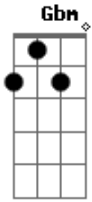

Eric Clapton - Tears in Heaven

Tom: G
Intro: A E Gbm A D E7 E7

Dedilhado intro:

Parte 1

Parte 2

Primeira parte:

A E Gbm A
Would you know my name
D A E A E7
If I saw you in heaven?
A E Gbm A
Would it be the same
D A E A E7
If I saw you in heaven?

Parte 3 (primeira parte da música)

Segunda parte com variação na letra:

Gbm **Db**
Beyond the door
A7 **Gb7**
There's peace I'm sure
Bm **E7**
And I know there'll be no more

Tears in heaven

(repete intro com variação)

Primeira parte:

A **E** **Gbm** **A**
Would you know my name
D **A** **E** **A** **E7**
If I saw you in heaven?
A **E** **Gbm** **A**
Would it be the same
D **A** **E** **A** **E7**
If I saw you in heaven?

Segunda parte:

Gbm **Db**
I must be strong
A7 **Gb7**
And carry on
Bm **E7**

Acordes

© ukulele-chords.com

© ukulele-chords.com

© ukulele-chords.com

© ukulele-chords.com

© ukulele-chords.com