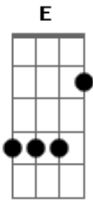

Eric Clapton - Tears in Heaven

Tom: G
Intro: A E Gbm A D E7 E7

Dedilhado intro:

Parte 1

Parte 2

Primeira parte:

A E Gbm A
Would you know my name
D A E A E7
If I saw you in heaven?
A E Gbm A
Would it be the same
D A E A E7
If I saw you in heaven?

Parte 3 (primeira parte da música)

Segunda parte com variação na letra:

Gbm **Db**
Beyond the door
A7 **Gb7**
There's peace I'm sure
Bm **E7**
And I know there'll be no more

Tears in heaven

(repete intro com variação)

Primeira parte:

A **E** **Gbm** **A**
Would you know my name
D **A** **E** **A** **E7**
If I saw you in heaven?
A **E** **Gbm** **A**
Would it be the same
D **A** **E** **A** **E7**
If I saw you in heaven?

Segunda parte:

Gbm **Db**
I must be strong
A7 **Gb7**
And carry on
Bm **E7**

Acordes

© ukulele-chords.com

© ukulele-chords.com

© ukulele-chords.com

© ukulele-chords.com

© ukulele-chords.com