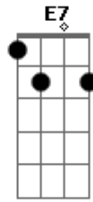

Eric Clapton - Tears in Heaven

Tom: G
Intro: A E Gbm A D E7 E7

Dedilhado intro:

Parte 1

Parte 2

Primeira parte:

A E Gbm A
Would you know my name
D A E A E7
If I saw you in heaven?
A E Gbm A
Would it be the same
D A E A E7
If I saw you in heaven?

Parte 3 (primeira parte da música)

Segunda parte com variação na letra:

Gbm **Db**
Beyond the door
A7 **Gb7**
There's peace I'm sure
Bm **E7**
And I know there'll be no more

Tears in heaven

(repete intro com variação)

Primeira parte:

A **E** **Gbm** **A**
Would you know my name
D **A** **E** **A** **E7**
If I saw you in heaven?
A **E** **Gbm** **A**
Would it be the same
D **A** **E** **A** **E7**
If I saw you in heaven?

Segunda parte:

Gbm **Db**
I must be strong
A7 **Gb7**
And carry on
Bm **E7**

Acordes

© ukulele-chords.com

© ukulele-chords.com

© ukulele-chords.com

© ukulele-chords.com

© ukulele-chords.com