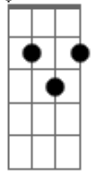

Segunda parte com variação na letra:

Gbm **Db**
Beyond the door
A7 **Gb7**
There's peace I'm sure
Bm7 **E7**
And I know there'll be no more
Tears in heaven
(repete intro com variação)

Primeira parte:

A **E** **Gbm** **A**
Would you know my name
D **A** **E** **A** **E7**
If I saw you in heaven?
A **E** **Gbm** **A**
Would it be the same
D **A** **E** **A** **E7**
If I saw you in heaven?

Segunda parte:

Gbm **Db**
I must be strong
A7 **Gb7**
And carry on
Bm7 **E7**

Acordes

G

© ukulele-chords.com

A