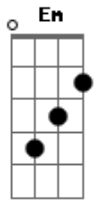

Eric Clapton - Tears in Heaven

tom:

Intro: A E Gbm Gbm D E

[Primeira Parte]

A E Gbm Gbm
Would you know my name
D A E
If I saw you in heaven?
A E Gbm Gbm
Would it be the same
D A E
If I saw you in heaven?

[Segunda Parte]

Gbm D7
I must be strong
A Gb
And carry on
Bm E
'Cause I know I don't belong

Here in heaven

(Repete intro)

Primeira Parte - variação na letra

A E Gbm Gbm
Would you hold my hand
D A E
If I saw you in heaven?
A E Gbm Gbm
Would you help me stand
D A E
If I saw you in heaven?

Segunda Parte - variação na letra

Gbm D7
I'll find my way
A Gb
Through night and day
Bm E
'Cause I know I just can't stay

Here in heaven

(Repete intro)

[Terceira Parte]

C G Am
Time can bring you down
D G D Em
Time can bend your knees
C G Am
Time can break your heart
D G D
Have you begging please
E
Begging please

[de dilhado Primeira Parte:]

[de dilhado Segunda Parte:]

[de dilhado Terceira Parte:]

E|--3-3---3-----0-0---0--0-0-----|

© ukulele-chords.com

© ukulele-chords.com