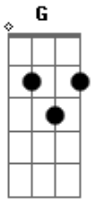

Eric Clapton - Sunshine of your love

Tom: G

Primeira parte:

D C D
 It's getting near dawn
 D C D
 When lights close their tired eyes
 D C D
 I'll soon be with you my love
 D C D
 To give you my dawn surprise
 G F G
 I'll be with you darling soon
 G F G
 I'll be with you when the stars start falling

(D) (2x)

Refrão:

A C G
 I've been waiting so long
 A C G

To be where I'm going

A C G A
 In the sunshine of your love

(repetições da primeira parte e refrão)

(D) (2x)

D C D
 I'm with you my love
 D C D
 The lights shining through on you
 D C D
 Yes, I'm with you my love
 D C D
 It's the morning and just we two
 G F G
 I'll stay with you darling now
 G F G
 I'll stay with you till my seas are dried up

A C G
 I've been waiting so long
 A C G
 To be where I'm going
 A C G A
 In the sunshine of your love

Final:

Acordes

ukulele-chords.com

ukulele-chords.com

ukulele-chords.com

ukulele-chords.com

ukulele-chords.com