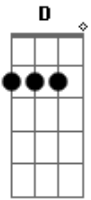

Eric Clapton - Sunshine of your love

Tom: G

Primeira parte:

D C D
 It's getting near dawn
 D C D
 When lights close their tired eyes
 D C D
 I'll soon be with you my love
 D C D
 To give you my dawn surprise
 G F G
 I'll be with you darling soon
 G F G
 I'll be with you when the stars start falling

(D) (2x)

Refrão:

A C G
 I've been waiting so long
 A C G

To be where I'm going

A C G A
 In the sunshine of your love

(repetições da primeira parte e refrão)

(D) (2x)

D C D
 I'm with you my love
 D C D
 The lights shining through on you
 D C D
 Yes, I'm with you my love
 D C D
 It's the morning and just we two
 G F G
 I'll stay with you darling now
 G F G
 I'll stay with you till my seas are dried up

A C G
 I've been waiting so long
 A C G
 To be where I'm going
 A C G A
 In the sunshine of your love

Final:

Acordes

© ukulele-chords.com

© ukulele-chords.com

© ukulele-chords.com

© ukulele-chords.com

© ukulele-chords.com