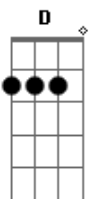

ukulele-chords.com