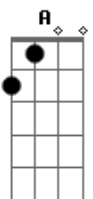

ukulele-chords.com