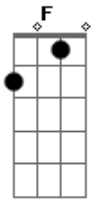

(D) (2x)

Refrão:

A C G
 I've been waiting so long
 A C G

To be where I'm going

A C G A
 In the sunshine of your love

(repetições da primeira parte e refrão)

(D) (2x)

D C D
 I'm with you my love
 D C D
 The lights shining through on you
 D C D
 Yes, I'm with you my love
 D C D
 It's the morning and just we two
 G F G
 I'll stay with you darling now
 G F G
 I'll stay with you till my seas are dried up

A C G
 I've been waiting so long
 A C G
 To be where I'm going
 A C G A
 In the sunshine of your love

Final:

Acordes

ukulele-chords.com

ukulele-chords.com

ukulele-chords.com

ukulele-chords.com

ukulele-chords.com