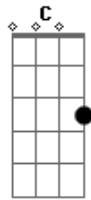

© ukulele-chords.com