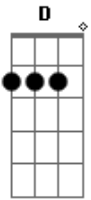

Eric Clapton - Sunshine of your love

Tom: G

Primeira parte:

D C D
It's getting near dawn
D C D
When lights close their tired eyes
D C D
I'll soon be with you my love
D C D
To give you my dawn surprise
G F G
I'll be with you darling soon
G F G
I'll be with you when the stars start falling

(D) (2x)

Refrão:

A C G
I've been waiting so long
A C G

To be where I'm going

A C G A
In the sunshine of your love

(repetições da primeira parte e refrão)

(D) (2x)

D C D
I'm with you my love
D C D
The lights shining through on you
D C D
Yes, I'm with you my love
D C D
It's the morning and just we two
G F G
I'll stay with you darling now
G F G
I'll stay with you till my seas are dried up

A C G
I've been waiting so long
A C G
To be where I'm going
A C G A
In the sunshine of your love

Final:

Acordes

© ukulele-chords.com

© ukulele-chords.com

© ukulele-chords.com

© ukulele-chords.com

© ukulele-chords.com