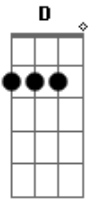

(D) (2x)

Refrão:

A C G
 I've been waiting so long
 A C G

To be where I'm going

A C G A
 In the sunshine of your love

(repetições da primeira parte e refrão)

(D) (2x)

D C D
 I'm with you my love
 D C D
 The lights shining through on you
 D C D
 Yes, I'm with you my love
 D C D
 It's the morning and just we two
 G F G
 I'll stay with you darling now
 G F G
 I'll stay with you till my seas are dried up

A C G
 I've been waiting so long

A C G
 To be where I'm going
 A C G A
 In the sunshine of your love

Final:

Acordes

ukulele-chords.com

ukulele-chords.com

ukulele-chords.com

ukulele-chords.com