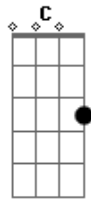

Eric Clapton - Sunshine of your love

Tom: G

Primeira parte:

D C D
 It's getting near dawn
 D C D
 When lights close their tired eyes
 D C D
 I'll soon be with you my love
 D C D
 To give you my dawn surprise
 G F G
 I'll be with you darling soon
 G F G
 I'll be with you when the stars start falling

(D) (2x)

Refrão:

A C G
 I've been waiting so long
 A C G

To be where I'm going

A C G A
 In the sunshine of your love

(repetições da primeira parte e refrão)

(D) (2x)

D C D
 I'm with you my love
 D C D
 The lights shining through on you
 D C D
 Yes, I'm with you my love
 D C D
 It's the morning and just we two
 G F G
 I'll stay with you darling now
 G F G
 I'll stay with you till my seas are dried up

A C G
 I've been waiting so long

A C G
 To be where I'm going
 A C G A
 In the sunshine of your love

Final:

Acordes

ukulele-chords.com

ukulele-chords.com

ukulele-chords.com

ukulele-chords.com