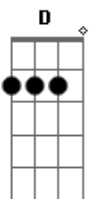

© ukulele-chords.com