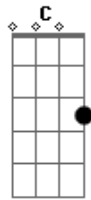

Eric Clapton - Sunshine of your love

Tom: G

Primeira parte:

D C D
 It's getting near dawn
 D C D
 When lights close their tired eyes
 D C D
 I'll soon be with you my love
 D C D
 To give you my dawn surprise
 G F G
 I'll be with you darling soon
 G F G
 I'll be with you when the stars start falling

(D) (2x)

Refrão:

A C G
 I've been waiting so long
 A C G

To be where I'm going

A C G A
 In the sunshine of your love

(repetições da primeira parte e refrão)

(D) (2x)

D C D
 I'm with you my love
 D C D
 The lights shining through on you
 D C D
 Yes, I'm with you my love
 D C D
 It's the morning and just we two
 G F G
 I'll stay with you darling now
 G F G
 I'll stay with you till my seas are dried up

A C G
 I've been waiting so long
 A C G
 To be where I'm going
 A C G A
 In the sunshine of your love

Final:

Acordes

© ukulele-chords.com

© ukulele-chords.com

© ukulele-chords.com

© ukulele-chords.com

© ukulele-chords.com