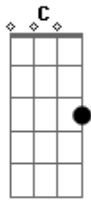

Eric Clapton - Sunshine of your love

Tom: G

Primeira parte:

D C D
 It's getting near dawn
 D C D
 When lights close their tired eyes
 D C D
 I'll soon be with you my love
 D C D
 To give you my dawn surprise
 G F G
 I'll be with you darling soon
 G F G
 I'll be with you when the stars start falling

(D) (2x)

Refrão:

A C G
 I've been waiting so long
 A C G

To be where I'm going

A C G A
 In the sunshine of your love

(repetições da primeira parte e refrão)

(D) (2x)

D C D
 I'm with you my love
 D C D
 The lights shining through on you
 D C D
 Yes, I'm with you my love
 D C D
 It's the morning and just we two
 G F G
 I'll stay with you darling now
 G F G
 I'll stay with you till my seas are dried up

A C G
 I've been waiting so long
 A C G
 To be where I'm going
 A C G A
 In the sunshine of your love

Final:

Acordes

ukulele-chords.com

ukulele-chords.com

ukulele-chords.com

ukulele-chords.com

ukulele-chords.com