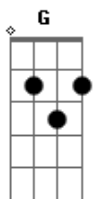

Eric Clapton - Sunshine of your love

Tom: G

Primeira parte:

D C D
It's getting near dawn
D C D
When lights close their tired eyes
D C D
I'll soon be with you my love
D C D
To give you my dawn surprise
G F G
I'll be with you darling soon
G F G
I'll be with you when the stars start falling

(D) (2x)

Refrão:

A C G
I've been waiting so long
A C G

To be where I'm going

A C G A
In the sunshine of your love

(repetições da primeira parte e refrão)

(D) (2x)

D C D
I'm with you my love
D C D
The lights shining through on you
D C D
Yes, I'm with you my love
D C D
It's the morning and just we two
G F G
I'll stay with you darling now
G F G
I'll stay with you till my seas are dried up

A C G
I've been waiting so long
A C G
To be where I'm going
A C G A
In the sunshine of your love

Final:

Acordes

ukulele-chords.com