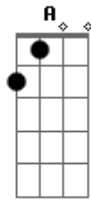

(D) (2x)

Refrão:

A C G
 I've been waiting so long
 A C G

To be where I'm going

A C G A
 In the sunshine of your love

(repetições da primeira parte e refrão)

(D) (2x)

D C D
 I'm with you my love
 D C D
 The lights shining through on you
 D C D
 Yes, I'm with you my love
 D C D
 It's the morning and just we two
 G F G
 I'll stay with you darling now
 G F G
 I'll stay with you till my seas are dried up

A C G
 I've been waiting so long
 A C G
 To be where I'm going
 A C G A
 In the sunshine of your love

Final:

Acordes

© ukulele-chords.com

© ukulele-chords.com

© ukulele-chords.com

© ukulele-chords.com

© ukulele-chords.com