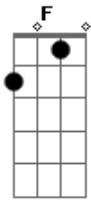

(D) (2x)

Refrão:

A C G
 I've been waiting so long
 A C G

To be where I'm going

A C G A
 In the sunshine of your love

(repetições da primeira parte e refrão)

(D) (2x)

D C D
 I'm with you my love
 D C D
 The lights shining through on you
 D C D
 Yes, I'm with you my love
 D C D
 It's the morning and just we two
 G F G
 I'll stay with you darling now
 G F G
 I'll stay with you till my seas are dried up

A C G
 I've been waiting so long
 A C G
 To be where I'm going
 A C G A
 In the sunshine of your love

Final:

Acordes

© ukulele-chords.com

© ukulele-chords.com

© ukulele-chords.com

© ukulele-chords.com

© ukulele-chords.com