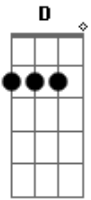

Eric Clapton - Sunshine of your love

Tom: G

Primeira parte:

D C D
 It's getting near dawn
 D C D
 When lights close their tired eyes
 D C D
 I'll soon be with you my love
 D C D
 To give you my dawn surprise
 G F G
 I'll be with you darling soon
 G F G
 I'll be with you when the stars start falling

(D) (2x)

Refrão:

A C G
 I've been waiting so long
 A C G

To be where I'm going

A C G A
 In the sunshine of your love

(repetições da primeira parte e refrão)

(D) (2x)

D C D
 I'm with you my love
 D C D
 The lights shining through on you
 D C D
 Yes, I'm with you my love
 D C D
 It's the morning and just we two
 G F G
 I'll stay with you darling now
 G F G
 I'll stay with you till my seas are dried up

A C G
 I've been waiting so long
 A C G
 To be where I'm going
 A C G A
 In the sunshine of your love

Final:

Acordes

ukulele-chords.com

ukulele-chords.com

ukulele-chords.com

ukulele-chords.com

ukulele-chords.com