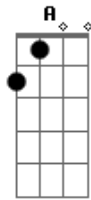

(D) (2x)

Refrão:

A C G
 I've been waiting so long
 A C G

To be where I'm going

A C G A
 In the sunshine of your love

(repetições da primeira parte e refrão)

(D) (2x)

D C D
 I'm with you my love
 D C D
 The lights shining through on you
 D C D
 Yes, I'm with you my love
 D C D
 It's the morning and just we two
 G F G
 I'll stay with you darling now
 G F G
 I'll stay with you till my seas are dried up

A C G
 I've been waiting so long
 A C G
 To be where I'm going
 A C G A
 In the sunshine of your love

Final:

Acordes

ukulele-chords.com

ukulele-chords.com

ukulele-chords.com

ukulele-chords.com

ukulele-chords.com