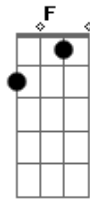

(D) (2x)

Refrão:

A C G
 I've been waiting so long
 A C G

To be where I'm going

A C G A
 In the sunshine of your love

(repetições da primeira parte e refrão)

(D) (2x)

D C D
 I'm with you my love
 D C D
 The lights shining through on you
 D C D
 Yes, I'm with you my love
 D C D
 It's the morning and just we two
 G F G
 I'll stay with you darling now
 G F G
 I'll stay with you till my seas are dried up

A C G
 I've been waiting so long

A C G
 To be where I'm going
 A C G A
 In the sunshine of your love

Final:

Acordes

ukulele-chords.com

ukulele-chords.com

ukulele-chords.com

ukulele-chords.com