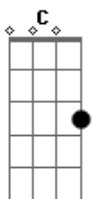

ukulele-chords.com