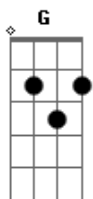

Eric Clapton - Sunshine of your love

Tom: G

Primeira parte:

^D ^C ^D
It's getting near dawn
^D ^C ^D
When lights close their tired eyes
^D ^C ^D
I'll soon be with you my love
^D ^C ^D
To give you my dawn surprise
^G ^F ^G
I'll be with you darling soon
^G ^F ^G
I'll be with you when the stars start falling

(D) (2x)

Refrão:

^A ^C ^G
I've been waiting so long
^A ^C ^G

To be where I'm going

^A ^C ^G ^A
In the sunshine of your love

(repetições da primeira parte e refrão)

(D) (2x)

^D ^C ^D
I'm with you my love
^D ^C ^D
The lights shining through on you
^D ^C ^D
Yes, I'm with you my love
^D ^C ^D
It's the morning and just we two
^G ^F ^G
I'll stay with you darling now
^G ^F ^G
I'll stay with you till my seas are dried up

^A ^C ^G
I've been waiting so long
^A ^C ^G
To be where I'm going
^A ^C ^G ^A
In the sunshine of your love

Final:

Acordes

© ukulele-chords.com