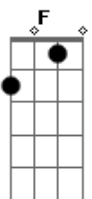

ukulele-chords.com