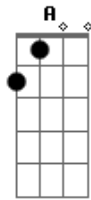

© ukulele-chords.com