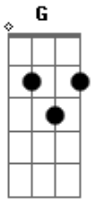

Eric Clapton - Sunshine of your love

Tom: G

Primeira parte:

D C D
It's getting near dawn
D C D
When lights close their tired eyes
D C D
I'll soon be with you my love
D C D
To give you my dawn surprise
G F G
I'll be with you darling soon
G F G
I'll be with you when the stars start falling

(D) (2x)

Refrão:

A C G
I've been waiting so long
A C G

To be where I'm going

A C G A
In the sunshine of your love

(repetições da primeira parte e refrão)

(D) (2x)

D C D
I'm with you my love
D C D
The lights shining through on you
D C D
Yes, I'm with you my love
D C D
It's the morning and just we two
G F G
I'll stay with you darling now
G F G
I'll stay with you till my seas are dried up

A C G
I've been waiting so long
A C G
To be where I'm going
A C G A
In the sunshine of your love

Final:

Acordes

© ukulele-chords.com