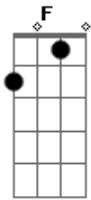

© ukulele-chords.com