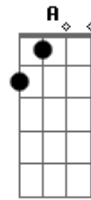

(D) (2x)

Refrão:

A C G
 I've been waiting so long
 A C G

To be where I'm going

A C G A
 In the sunshine of your love

(repetições da primeira parte e refrão)

(D) (2x)

D C D
 I'm with you my love
 D C D
 The lights shining through on you
 D C D
 Yes, I'm with you my love
 D C D
 It's the morning and just we two
 G F G
 I'll stay with you darling now
 G F G
 I'll stay with you till my seas are dried up

A C G
 I've been waiting so long

A C G
 To be where I'm going
 A C G A
 In the sunshine of your love

Final:

Acordes

ukulele-chords.com

ukulele-chords.com

ukulele-chords.com

ukulele-chords.com