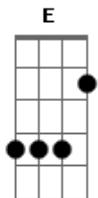

Eric Clapton - Say What You Will

Tom: A

Intro: A

A
Say what you will
Bm E
Good love is hard to find
A Bb Bm E
I've had my fill of the hurtin' kind

D Dbm Bm
Take alot of money
E A
To buy up all the pain
Dbm
Take alot of honey
[Chord Riff]
To fill me up and put me back
E E
on my feet again

Chord Riff:

A Bb
You've seen the worst
Bm E
Still you find the best of me
A Bb
My love was cursed
Bm E
Loosin' destiny

D Dbm Bm
Take alot of linen
E Amaj
To dry up all the tears
D Dbm
Take alot of grinnin'
[Chord Riff]
To cheer me up and put me back
E E
on my feet again

A Bm D
You know I needed a friend
Bm E A A A
I could tell my troubles to
A Bm D
And you have been my friend
Bm E Gb Bm

So I will give my love to you
E A
Good love from me to you

A Bb
Here it comes again
Bm E
I feel I'm not good enough
A Bb
Can't remember when
Bm E
it ever felt so tough

D Dbm Bm
Take alot huggin'
E A
Drive away the fear
D Dbm
Take alot of lovin'
[Chord Riff]
To pick me up and put me back
E E
on my feet again

A Bm D
You know I needed a friend
Bm E A A A
I could tell my troubles to
A Bm D
And you have been my friend
Bm E Gb Bm
So I will give my love to you
E A
Good love from me to you

A Bm D
I know you know I needed a friend
Bm E A A A
I could tell my troubles to
A Bm D
And you have been my friend
Bm E Gb Bm
So I will give my love to you
E A
Good love from me to you

A
Good love
A
Good love
A
Good love from me to you
A
Good love

Acordes

© ukulele-chords.com