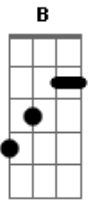

© ukulele-chords.com