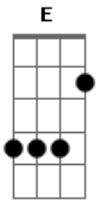

Eric Clapton - Man in love

Tom: E

(solo - use same chords as verse & Chorus)

Intro: play "E" Riff alone 4x, then 2nd guitar joins in with chords.

Verse 1:

E A E A
You're always in my hair, you keep me feeling fine
E
I celebrate each time I realize you're really mine

E A
Cause I'm a man in love
E
Yes I'm a man in love
B
I tell it everywhere I go
A
I want the whole world to know
E
That I'm a man in love

Verse 2:

E A E A
I used to be so sad, like a dog without a bone
E
And then you showed me something, baby I had never known

E A
Oh I'm a man in love
E
I'm a man in love
B
I tell it everywhere I go
A
I want the whole world to know
E
That I'm a man in love

Verse 3:

E A E A
Well I love to see you walk up and down the street
E
You look so pretty baby, from your head down to your feet

E A
I'm a man in love
E
Yes I'm a man in love
B
I tell it everywhere I go
A
I want the whole world to know
E
That I'm a man in love

Verse 4:

E A E A
Well the minutes seem like hours, and the hours seem like days
E
And the days they seem like years every time you go away
E A
I'm a man in love
E
Yes I'm a man in love
B
I tell it everywhere I go
A
I want the whole world to know
E
That I'm a man in love
E
Yes I'm a man in love...

(repeat and fade)

Acordes

© ukulele-chords.com