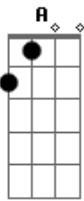

Eric Clapton - Man in love

Tom: E

(solo - use same chords as verse & Chorus)

Intro: play "E" Riff alone 4x, then 2nd guitar joins in with chords.

Verse 3:

Verse 1:

E A E A
You're always in my hair, you keep me feeling fine
E
I celebrate each time I realize you're really mine

E A E A
Well I love to see you walk up and down the street
E
You look so pretty baby, from your head down to your feet

E A
Cause I'm a man in love
E
Yes I'm a man in love
B
I tell it everywhere I go
A
I want the whole world to know
E
That I'm a man in love

E A
I'm a man in love
E
Yes I'm a man in love
B
I tell it everywhere I go
A
I want the whole world to know
E
That I'm a man in love

Verse 2:

Verse 4:

E A E A
I used to be so sad, like a dog without a bone
E
And then you showed me something, baby I had never known

E A E A
Well the minutes seem like hours, and the hours seem like days
E
And the days they seem like years every time you go away
E A
I'm a man in love
E
Yes I'm a man in love
B
I tell it everywhere I go
A
I want the whole world to know
E
That I'm a man in love
E
Yes I'm a man in love...

E A
Oh I'm a man in love
E
I'm a man in love
B
I tell it everywhere I go
A
I want the whole world to know
E
That I'm a man in love

(repeat and fade)

Acordes

© ukulele-chords.com

© ukulele-chords.com

© ukulele-chords.com