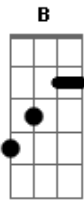

Eric Clapton - Man in love

Tom: E

(solo - use same chords as verse & Chorus)

Intro: play "E" Riff alone 4x, then 2nd guitar joins in with chords.

Verse 3:

Verse 1:

E A E A
 You're always in my hair, you keep me feeling fine
 E
 I celebrate each time I realize you're really mine

E A E A
 Well I love to see you walk up and down the street
 E
 You look so pretty baby, from your head down to your feet

E A
 Cause I'm a man in love
 E
 Yes I'm a man in love
 B
 I tell it everywhere I go
 A
 I want the whole world to know
 E
 That I'm a man in love

E A
 I'm a man in love
 E
 Yes I'm a man in love
 B
 I tell it everywhere I go
 A
 I want the whole world to know
 E
 That I'm a man in love

Verse 2:

Verse 4:

E A E A
 I used to be so sad, like a dog without a bone
 E
 And then you showed me something, baby I had never known

E A
 Oh I'm a man in love
 E
 I'm a man in love
 B
 I tell it everywhere I go
 A
 I want the whole world to know
 E
 That I'm a man in love

(repeat and fade)

Acordes

© ukulele-chords.com

© ukulele-chords.com