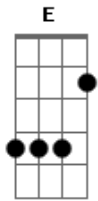

Eric Clapton - Man in love

Tom: E

(solo - use same chords as verse & Chorus)

Intro: play "E" Riff alone 4x, then 2nd guitar joins in with chords.

Verse 3:

Verse 1:

E A E A
 You're always in my hair, you keep me feeling fine
 E
 I celebrate each time I realize you're really mine

E A E A
 Well I love to see you walk up and down the street
 E
 You look so pretty baby, from your head down to your feet

E A
 Cause I'm a man in love
 E
 Yes I'm a man in love
 B
 I tell it everywhere I go
 A
 I want the whole world to know
 E
 That I'm a man in love

E A
 I'm a man in love
 E
 Yes I'm a man in love
 B
 I tell it everywhere I go
 A
 I want the whole world to know
 E
 That I'm a man in love

Verse 2:

Verse 4:

E A E A
 I used to be so sad, like a dog without a bone
 E
 And then you showed me something, baby I had never known

E A
 Oh I'm a man in love
 E
 I'm a man in love
 B
 I tell it everywhere I go
 A
 I want the whole world to know
 E
 That I'm a man in love

(repeat and fade)

Acordes

© ukulele-chords.com

© ukulele-chords.com