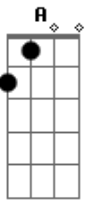

© ukulele-chords.com