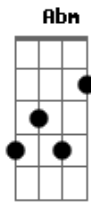

© ukulele-chords.com