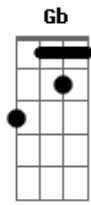

Eric Clapton - Lonely Stranger

Tom: E

Cifra:
Intro: E A Am E (2x)

E A Dbm Gb
I must be invisible ;
Abm Gb B B
No one knows me.
E A Dbm Gb
I have crawled down dead-end streets
D A E A Am E E A Am E
On my hands and knees.
E A Dbm Gb
I was born with a ragin' thirst,
Abm Gb B B
A hunger to be free,
E A Dbm Gb
But I've learned through the years.
D A E A Am E E A Am E
Don't encourage me.
Chorus :
E Gb B B Dbm
'Cause I'm a lonely stranger here,
A Ab7 Dbm E7
Well beyond my day.
A Gb E Dbm
And I don't know what's goin' on,
Gbm B7 E A Am E E A Am E
So I'll be on my way.
E A Dbm Gb
When I walk, stay behind ;
Abm Gb B B
Don't get close to me,
E A Dbm Gb
'Cause it's sure to end in tears,
D A E A Am E E A Am E
So just let me be.
E A Dbm Gb
Some will say that I'm no good ;
Abm Gb B B
Maybe I agree.
E A Dbm Gb
Take a look then walk away.
D A E A Am E E A Am E
That's all right with me.

Tablatura
Intro:

The basic rhythm figure looks like this:

E A Am E A Am

slap guitar: x x

The verse:

I must be invisible no one knows
me E A Dbm Gb7 Abm Gb7

B B
x x x x
I have crawled down...streets on my hands and
E A Dbm Gb7 D A
knees x x x
E A Am E A Am
x x x
The chorus:
I'm a lonely stranger here well beyond my day
E Gb7 B E A Ab7 Dbm E7
x x
I don't know what's goin' on so I'll be on my
A A#77 E Dbm Gbm B
x x x x
way
E A Am E A Am
E x x x
The ending:
E A Am E

LYRICS:

play intro

play rhythm figure

I must be invisible
No one knows me
I have crawled down dead-end streets
On my hands and knees

I was born with a ragin' thirst
A hunger to be free
But I've learned through the years
Don't encourage me

Some will say that I'm no good
Maybe I agree
Take a look then walk away
That's all right with me

CHORUS

Play ending

Acordes

© ukulele-chords.com

© ukulele-chords.com

© ukulele-chords.com

© ukulele-chords.com