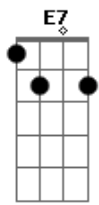

© ukulele-chords.com