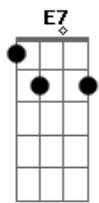

© ukulele-chords.com