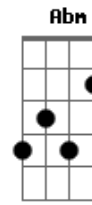

© ukulele-chords.com