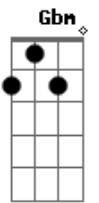

© ukulele-chords.com