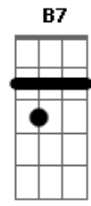

© ukulele-chords.com