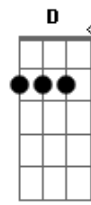

© ukulele-chords.com