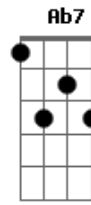

© ukulele-chords.com

© ukulele-chords.com