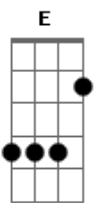

Eric Clapton - Lonely Stranger

Tom: E

Cifra:
Intro: E A Am E (2x)

E A Dbm Gb
I must be invisible ;
Abm Gb B B
No one knows me.
E A Dbm Gb
I have crawled down dead-end streets
D A E A Am E E A Am E
On my hands and knees.
E A Dbm Gb
I was born with a ragin' thirst,
Abm Gb B B
A hunger to be free,
E A Dbm Gb
But I've learned through the years.
D A E A Am E E A Am E
Don't encourage me.
Chorus :
E Gb B B Dbm
'Cause I'm a lonely stranger here,
A Ab7 Dbm E7
Well beyond my day.
A Gb E Dbm
And I don't know what's goin' on,
Gbm B7 E A Am E E A Am E
So I'll be on my way.
E A Dbm Gb
When I walk, stay behind ;
Abm Gb B B
Don't get close to me,
E A Dbm Gb
'Cause it's sure to end in tears,
D A E A Am E E A Am E
So just let me be.
E A Dbm Gb
Some will say that I'm no good ;
Abm Gb B B
Maybe I agree.
E A Dbm Gb
Take a look then walk away.
D A E A Am E E A Am E
That's all right with me.

Tablatura
Intro:

The basic rhythm figure looks like this:

E A Am E A Am

slap guitar: x x

The verse:

I must be invisible no one knows
me E A Dbm Gb7 Abm Gb7

B B
x x x x
I have crawled down...streets on my hands and
E A Dbm Gb7 D A
knees x x x
E A Am E A Am
x x x
The chorus:
I'm a lonely stranger here well beyond my day
E Gb7 B E A Ab7 Dbm E7
x x
I don't know what's goin' on so I'll be on my
A A#7 E Dbm Gbm B
x x x x
way
E A Am E A Am
x x x
The ending:
E A Am E

LYRICS:

play intro

play rhythm figure

I must be invisible
No one knows me
I have crawled down dead-end streets
On my hands and knees

I was born with a ragin' thirst
A hunger to be free
But I've learned through the years
Don't encourage me

Some will say that I'm no good
Maybe I agree
Take a look then walk away
That's all right with me

CHORUS

Play ending

Acordes

© ukulele-chords.com

© ukulele-chords.com

© ukulele-chords.com

© ukulele-chords.com