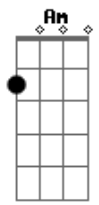

© ukulele-chords.com