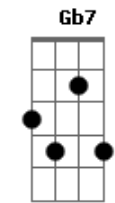

© ukulele-chords.com