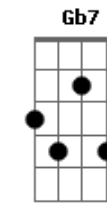

© ukulele-chords.com