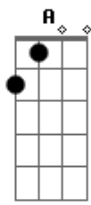

Eric Clapton - Lonely Stranger

Tom: E

Cifra:
Intro: E A Am E (2x)

E A Dbm Gb
I must be invisible ;
Abm Gb B B
No one knows me.
E A Dbm Gb
I have crawled down dead-end streets
D A E A Am E E A Am E
On my hands and knees.
E A Dbm Gb
I was born with a ragin' thirst,
Abm Gb B B
A hunger to be free,
E A Dbm Gb
But I've learned through the years.
D A E A Am E E A Am E
Don't encourage me.
Chorus :
E Gb B B Dbm
'Cause I'm a lonely stranger here,
A Ab7 Dbm E7
Well beyond my day.
A Gb E Dbm
And I don't know what's goin' on,
Gbm B7 E A Am E E A Am E
So I'll be on my way.
E A Dbm Gb
When I walk, stay behind ;
Abm Gb B B
Don't get close to me,
E A Dbm Gb
'Cause it's sure to end in tears,
D A E A Am E E A Am E
So just let me be.
E A Dbm Gb
Some will say that I'm no good ;
Abm Gb B B
Maybe I agree.
E A Dbm Gb
Take a look then walk away.
D A E A Am E E A Am E
That's all right with me.

Tablatura
Intro:

The basic rhythm figure looks like this:

E A Am E A Am

slap guitar: x x

The verse:

I must be invisible no one knows
me E A Dbm Gb7 Abm Gb7

B B
x x x x
I have crawled down...streets on my hands and
E A Dbm Gb7 D A
knees x x x
E A Am E A Am
x x x
The chorus:
I'm a lonely stranger here well beyond my day
E Gb7 B E A Ab7 Dbm E7
x x
I don't know what's goin' on so I'll be on my
A A#77 E Dbm Gbm B
x x x x
way
E A Am E A Am
E x x x
The ending:
E A Am E

Some will say that I'm no good
Maybe I agree
Take a look then walk away
That's all right with me

CHORUS

Play ending

Acordes

© ukulele-chords.com

© ukulele-chords.com

© ukulele-chords.com

© ukulele-chords.com