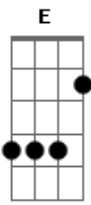

Eric Clapton - Lonely Stranger

Tom: E

Cifra:
Intro: E A Am E (2x)

E A Dbm Gb
I must be invisible ;
Abm Gb B B
No one knows me.
E A Dbm Gb
I have crawled down dead-end streets
D A E A Am E E A Am E
On my hands and knees.
E A Dbm Gb
I was born with a ragin' thirst,
Abm Gb B B
A hunger to be free,
E A Dbm Gb
But I've learned through the years.
D A E A Am E E A Am E
Don't encourage me.
Chorus :
E Gb B B Dbm
'Cause I'm a lonely stranger here,
A Ab7 Dbm E7
Well beyond my day.
A Gb E Dbm
And I don't know what's goin' on,
Gbm B7 E A Am E E A Am E
So I'll be on my way.
E A Dbm Gb
When I walk, stay behind ;
Abm Gb B B
Don't get close to me,
E A Dbm Gb
'Cause it's sure to end in tears,
D A E A Am E E A Am E
So just let me be.
E A Dbm Gb
Some will say that I'm no good ;
Abm Gb B B
Maybe I agree.
E A Dbm Gb
Take a look then walk away.
D A E A Am E E A Am E
That's all right with me.

Tablatura
Intro:

The basic rhythm figure looks like this:

E A Am E A Am

slap guitar: x x

The verse:

I must be invisible no one knows
me E A Dbm Gb7 Abm Gb7

B B
x x x x
I have crawled down...streets on my hands and
E A Dbm Gb7 D A
knees x x x
E A Am E A Am
x x x
The chorus:
I'm a lonely stranger here well beyond my day
E Gb7 B E A Ab7 Dbm E7
x x
I don't know what's goin' on so I'll be on my
A A#77 E Dbm Gbm B
x x x x
way
E A Am E A Am
E
x x x
The ending:
E A Am E

LYRICS:

play intro

play rhythm figure

I must be invisible
No one knows me
I have crawled down dead-end streets
On my hands and knees

I was born with a ragin' thirst
A hunger to be free
But I've learned through the years
Don't encourage me

Some will say that I'm no good
Maybe I agree
Take a look then walk away
That's all right with me

CHORUS

Play ending

Acordes

© ukulele-chords.com

© ukulele-chords.com

© ukulele-chords.com

© ukulele-chords.com