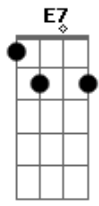

© ukulele-chords.com