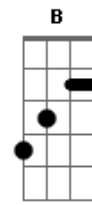

© ukulele-chords.com