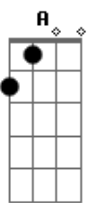

Eric Clapton - Lonely Stranger

Tom: E

Cifra:
Intro: E A Am E (2x)

E A Dbm Gb
I must be invisible ;
Abm Gb B B
No one knows me.
E A Dbm Gb
I have crawled down dead-end streets
D A E A Am E E A Am E
On my hands and knees.
E A Dbm Gb
I was born with a ragin' thirst,
Abm Gb B B
A hunger to be free,
E A Dbm Gb
But I've learned through the years.
D A E A Am E E A Am E
Don't encourage me.
Chorus :
E Gb B B Dbm
'Cause I'm a lonely stranger here,
A Ab7 Dbm E7
Well beyond my day.
A Gb E Dbm
And I don't know what's goin' on,
Gbm B7 E A Am E E A Am E
So I'll be on my way.
E A Dbm Gb
When I walk, stay behind ;
Abm Gb B B
Don't get close to me,
E A Dbm Gb
'Cause it's sure to end in tears,
D A E A Am E E A Am E
So just let me be.
E A Dbm Gb
Some will say that I'm no good ;
Abm Gb B B
Maybe I agree.
E A Dbm Gb
Take a look then walk away.
D A E A Am E E A Am E
That's all right with me.

Tablatura
Intro:

The basic rhythm figure looks like this:

E A Am E A Am

slap guitar: x x

The verse:

I must be invisible no one knows
me E A Dbm Gb7 Abm Gb7

B B
x x x x
I have crawled down...streets on my hands and
E A Dbm Gb7 D A
knees x x x
E A Am E A Am
x x x
The chorus:
I'm a lonely stranger here well beyond my day
E Gb7 B E A Ab7 Dbm E7
x x
I don't know what's goin' on so I'll be on my
A A#7 E Dbm Gbm B
x x x x
way
E A Am E A Am
E x x x
The ending:
E A Am E

Some will say that I'm no good
Maybe I agree
Take a look then walk away
That's all right with me

CHORUS

Play ending

Acordes

© ukulele-chords.com

© ukulele-chords.com

© ukulele-chords.com

© ukulele-chords.com