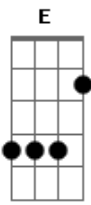

Eric Clapton - Lonely Stranger

Tom: E

Cifra:
Intro: E A Am E (2x)

E A Dbm Gb
I must be invisible ;
Abm Gb B B
No one knows me.
E A Dbm Gb
I have crawled down dead-end streets
D A E A Am E E A Am E
On my hands and knees.
E A Dbm Gb
I was born with a ragin' thirst,
Abm Gb B B
A hunger to be free,
E A Dbm Gb
But I've learned through the years.
D A E A Am E E A Am E
Don't encourage me.
Chorus :
E Gb B B Dbm
'Cause I'm a lonely stranger here,
A Ab7 Dbm E7
Well beyond my day.
A Gb E Dbm
And I don't know what's goin' on,
Gbm B7 E A Am E E A Am E
So I'll be on my way.
E A Dbm Gb
When I walk, stay behind ;
Abm Gb B B
Don't get close to me,
E A Dbm Gb
'Cause it's sure to end in tears,
D A E A Am E E A Am E
So just let me be.
E A Dbm Gb
Some will say that I'm no good ;
Abm Gb B B
Maybe I agree.
E A Dbm Gb
Take a look then walk away.
D A E A Am E E A Am E
That's all right with me.

Tablatura
Intro:

The basic rhythm figure looks like this:

E A Am E A Am

slap guitar: x x

The verse:

I must be invisible no one knows
me E A Dbm Gb7 Abm Gb7

B B
x x x x
I have crawled down...streets on my hands and
E A Dbm Gb7 D A
knees x x x
E A Am E A Am
x x x
The chorus:
I'm a lonely stranger here well beyond my day
E Gb7 B E A Ab7 Dbm E7
x x
I don't know what's goin' on so I'll be on my
A A#77 E Dbm Gbm B
x x x x
way
E A Am E A Am
E x x x
The ending:
E A Am E

LYRICS:

play intro

play rhythm figure

I must be invisible
No one knows me
I have crawled down dead-end streets
On my hands and knees

I was born with a ragin' thirst
A hunger to be free
But I've learned through the years
Don't encourage me

Some will say that I'm no good
Maybe I agree
Take a look then walk away
That's all right with me

CHORUS

Play ending

Acordes

© ukulele-chords.com

© ukulele-chords.com

© ukulele-chords.com

© ukulele-chords.com