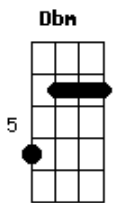

© ukulele-chords.com

© ukulele-chords.com