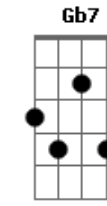

© ukulele-chords.com