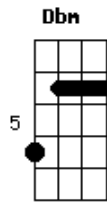

Eric Clapton - Lonely Stranger

Tom: E

Cifra:
Intro: E A Am E (2x)

E A Dbm Gb
I must be invisible ;
Abm Gb B B
No one knows me.
E A Dbm Gb
I have crawled down dead-end streets
D A E A Am E E A Am E
On my hands and knees.
E A Dbm Gb
I was born with a ragin' thirst,
Abm Gb B B
A hunger to be free,
E A Dbm Gb
But I've learned through the years.
D A E A Am E E A Am E
Don't encourage me.
Chorus :
E Gb B B Dbm
'Cause I'm a lonely stranger here,
A Ab7 Dbm E7
Well beyond my day.
A Gb E Dbm
And I don't know what's goin' on,
Gbm B7 E A Am E E A Am E
So I'll be on my way.
E A Dbm Gb
When I walk, stay behind ;
Abm Gb B B
Don't get close to me,
E A Dbm Gb
'Cause it's sure to end in tears,
D A E A Am E E A Am E
So just let me be.
E A Dbm Gb
Some will say that I'm no good ;
Abm Gb B B
Maybe I agree.
E A Dbm Gb
Take a look then walk away.
D A E A Am E E A Am E
That's all right with me.

Tablatura
Intro:

The basic rhythm figure looks like this:

E A Am E A Am

slap guitar: x x

The verse:

I must be invisible no one knows
me E A Dbm Gb7 Abm Gb7

B B
x x x x
I have crawled down...streets on my hands and
E A Dbm Gb7 D A
knees x x x
E A Am E A Am
x x x
The chorus:
I'm a lonely stranger here well beyond my day
E Gb7 B E A Ab7 Dbm E7
x x
I don't know what's goin' on so I'll be on my
A A#77 E Dbm Gbm B
x x x x
way
E A Am E A Am
E x x x
The ending:
E A Am E

Some will say that I'm no good
Maybe I agree
Take a look then walk away
That's all right with me

CHORUS

Play ending

Acordes

© ukulele-chords.com

© ukulele-chords.com

© ukulele-chords.com

© ukulele-chords.com