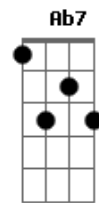

© ukulele-chords.com