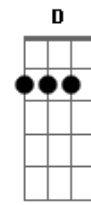

© ukulele-chords.com