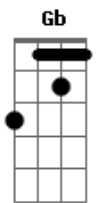

Eric Clapton - Lonely Stranger

Tom: E

Cifra:
Intro: E A Am E (2x)

E A Dbm Gb
I must be invisible ;
Abm Gb B B
No one knows me.
E A Dbm Gb
I have crawled down dead-end streets
D A E A Am E E A Am E
On my hands and knees.
E A Dbm Gb
I was born with a ragin' thirst,
Abm Gb B B
A hunger to be free,
E A Dbm Gb
But I've learned through the years.
D A E A Am E E A Am E
Don't encourage me.
Chorus :
E Gb B B Dbm
'Cause I'm a lonely stranger here,
A Ab7 Dbm E7
Well beyond my day.
A Gb E Dbm
And I don't know what's goin' on,
Gbm B7 E A Am E E A Am E
So I'll be on my way.
E A Dbm Gb
When I walk, stay behind ;
Abm Gb B B
Don't get close to me,
E A Dbm Gb
'Cause it's sure to end in tears,
D A E A Am E E A Am E
So just let me be.
E A Dbm Gb
Some will say that I'm no good ;
Abm Gb B B
Maybe I agree.
E A Dbm Gb
Take a look then walk away.
D A E A Am E E A Am E
That's all right with me.

Tablatura
Intro:

The basic rhythm figure looks like this:

E A Am E A Am

slap guitar: x x

The verse:

I must be invisible no one knows
me E A Dbm Gb7 Abm Gb7

B B
x x x x
I have crawled down...streets on my hands and
E A Dbm Gb7 D A
knees x x x
E A Am E A Am
x x x
The chorus:
I'm a lonely stranger here well beyond my day
E Gb7 B E A Ab7 Dbm E7
x x
I don't know what's goin' on so I'll be on my
A A#7 E Dbm Gbm B
x x x x
way
E A Am E A Am
x x x
The ending:
E A Am E

LYRICS:

play intro

play rhythm figure

I must be invisible
No one knows me
I have crawled down dead-end streets
On my hands and knees

I was born with a ragin' thirst
A hunger to be free
But I've learned through the years
Don't encourage me

Some will say that I'm no good
Maybe I agree
Take a look then walk away
That's all right with me

CHORUS

Play ending

Acordes

© ukulele-chords.com

© ukulele-chords.com

© ukulele-chords.com

© ukulele-chords.com