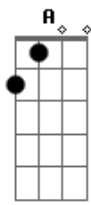

Eric Clapton - Lonely Stranger

Tom: E

Cifra:
Intro: E A Am E (2x)

E A Dbm Gb
I must be invisible ;
Abm Gb B B
No one knows me.
E A Dbm Gb
I have crawled down dead-end streets
D A E A Am E E A Am E
On my hands and knees.
E A Dbm Gb
I was born with a ragin' thirst,
Abm Gb B B
A hunger to be free,
E A Dbm Gb
But I've learned through the years.
D A E A Am E E A Am E
Don't encourage me.
Chorus :
E Gb B B Dbm
'Cause I'm a lonely stranger here,
A Ab7 Dbm E7
Well beyond my day.
A Gb E Dbm
And I don't know what's goin' on,
Gbm B7 E A Am E E A Am E
So I'll be on my way.
E A Dbm Gb
When I walk, stay behind ;
Abm Gb B B
Don't get close to me,
E A Dbm Gb
'Cause it's sure to end in tears,
D A E A Am E E A Am E
So just let me be.
E A Dbm Gb
Some will say that I'm no good ;
Abm Gb B B
Maybe I agree.
E A Dbm Gb
Take a look then walk away.
D A E A Am E E A Am E
That's all right with me.

Tablatura
Intro:

The basic rhythm figure looks like this:

E A Am E A Am

slap guitar: x x

The verse:

I must be invisible no one knows
me E A Dbm Gb7 Abm Gb7

B B
x x x x
I have crawled down...streets on my hands and
E A Dbm Gb7 D A
knees x x x
E A Am E A Am
x x x
The chorus:
I'm a lonely stranger here well beyond my day
E Gb7 B E A Ab7 Dbm E7
x x
I don't know what's goin' on so I'll be on my
A A#77 E Dbm Gbm B
x x x x
way
E A Am E A Am
E
x x x
The ending:
E A Am E

Some will say that I'm no good
Maybe I agree
Take a look then walk away
That's all right with me

CHORUS

Play ending

Acordes

© ukulele-chords.com

© ukulele-chords.com

© ukulele-chords.com

© ukulele-chords.com