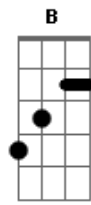

© ukulele-chords.com