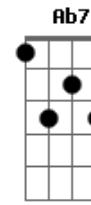

© ukulele-chords.com