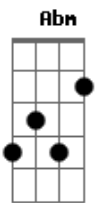

© ukulele-chords.com