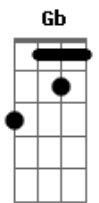

Eric Clapton - Lonely Stranger

Tom: E

Cifra:
Intro: E A Am E (2x)

E A Dbm Gb
I must be invisible ;
Abm Gb B B
No one knows me.
E A Dbm Gb
I have crawled down dead-end streets
D A E A Am E E A Am E
On my hands and knees.
E A Dbm Gb
I was born with a ragin' thirst,
Abm Gb B B
A hunger to be free,
E A Dbm Gb
But I've learned through the years.
D A E A Am E E A Am E
Don't encourage me.
Chorus :
E Gb B B Dbm
'Cause I'm a lonely stranger here,
A Ab7 Dbm E7
Well beyond my day.
A Gb E Dbm
And I don't know what's goin' on,
Gbm B7 E A Am E E A Am E
So I'll be on my way.
E A Dbm Gb
When I walk, stay behind ;
Abm Gb B B
Don't get close to me,
E A Dbm Gb
'Cause it's sure to end in tears,
D A E A Am E E A Am E
So just let me be.
E A Dbm Gb
Some will say that I'm no good ;
Abm Gb B B
Maybe I agree.
E A Dbm Gb
Take a look then walk away.
D A E A Am E E A Am E
That's all right with me.

Tablatura
Intro:

The basic rhythm figure looks like this:

E A Am E A Am

slap guitar: x x

The verse:

I must be invisible no one knows
me E A Dbm Gb7 Abm Gb7

B B
x x x x
I have crawled down...streets on my hands and
E A Dbm Gb7 D A
knees x x x
E A Am E A Am
x x x
The chorus:
I'm a lonely stranger here well beyond my day
E Gb7 B E A Ab7 Dbm E7
x x
I don't know what's goin' on so I'll be on my
A A#7 E Dbm Gbm B
x x x x
way
E A Am E A Am
E x x x
The ending:
E A Am E

LYRICS:

play intro

play rhythm figure

I must be invisible
No one knows me
I have crawled down dead-end streets
On my hands and knees

I was born with a ragin' thirst
A hunger to be free
But I've learned through the years
Don't encourage me

Some will say that I'm no good
Maybe I agree
Take a look then walk away
That's all right with me

CHORUS

Play ending

Acordes

© ukulele-chords.com

© ukulele-chords.com

© ukulele-chords.com

© ukulele-chords.com