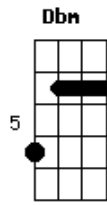

Eric Clapton - Lonely Stranger

Tom: E

Cifra:
Intro: E A Am E (2x)

E A Dbm Gb
I must be invisible ;
Abm Gb B B
No one knows me.
E A Dbm Gb
I have crawled down dead-end streets
D A E A Am E E A Am E
On my hands and knees.
E A Dbm Gb
I was born with a ragin' thirst,
Abm Gb B B
A hunger to be free,
E A Dbm Gb
But I've learned through the years.
D A E A Am E E A Am E
Don't encourage me.
Chorus :
E Gb B B Dbm
'Cause I'm a lonely stranger here,
A Ab7 Dbm E7
Well beyond my day.
A Gb E Dbm
And I don't know what's goin' on,
Gbm B7 E A Am E E A Am E
So I'll be on my way.
E A Dbm Gb
When I walk, stay behind ;
Abm Gb B B
Don't get close to me,
E A Dbm Gb
'Cause it's sure to end in tears,
D A E A Am E E A Am E
So just let me be.
E A Dbm Gb
Some will say that I'm no good ;
Abm Gb B B
Maybe I agree.
E A Dbm Gb
Take a look then walk away.
D A E A Am E E A Am E
That's all right with me.

Tablatura
Intro:

The basic rhythm figure looks like this:

E A Am E A Am

slap guitar: x x

The verse:

I must be invisible no one knows
me E A Dbm Gb7 Abm Gb7

B B
x x x x
I have crawled down...streets on my hands and
E A Dbm Gb7 D A
knees x x x
E A Am E A Am
x x x
The chorus:
I'm a lonely stranger here well beyond my day
E Gb7 B E A Ab7 Dbm E7
x x
I don't know what's goin' on so I'll be on my
A A#77 E Dbm Gbm B
x x x x
way
E A Am E A Am
E
x x x
The ending:
E A Am E

Some will say that I'm no good
Maybe I agree
Take a look then walk away
That's all right with me

CHORUS

Play ending

Acordes

© ukulele-chords.com

© ukulele-chords.com

© ukulele-chords.com

© ukulele-chords.com