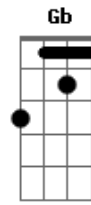

© ukulele-chords.com