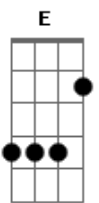

Eric Clapton - Lonely Stranger

Tom: E

Cifra:
Intro: E A Am E (2x)

E A Dbm Gb
I must be invisible ;
Abm Gb B B
No one knows me.
E A Dbm Gb
I have crawled down dead-end streets
D A E A Am E E A Am E
On my hands and knees.
E A Dbm Gb
I was born with a ragin' thirst,
Abm Gb B B
A hunger to be free,
E A Dbm Gb
But I've learned through the years.
D A E A Am E E A Am E
Don't encourage me.
Chorus :
E Gb B B Dbm
'Cause I'm a lonely stranger here,
A Ab7 Dbm E7
Well beyond my day.
A Gb E Dbm
And I don't know what's goin' on,
Gbm B7 E A Am E E A Am E
So I'll be on my way.
E A Dbm Gb
When I walk, stay behind ;
Abm Gb B B
Don't get close to me,
E A Dbm Gb
'Cause it's sure to end in tears,
D A E A Am E E A Am E
So just let me be.
E A Dbm Gb
Some will say that I'm no good ;
Abm Gb B B
Maybe I agree.
E A Dbm Gb
Take a look then walk away.
D A E A Am E E A Am E
That's all right with me.

Tablatura
Intro:

The basic rhythm figure looks like this:

E A Am E A Am

slap guitar: x x

The verse:

I must be invisible no one knows
me E A Dbm Gb7 Abm Gb7

B B
x x x x
I have crawled down...streets on my hands and
E A Dbm Gb7 D A
knees x x x
E A Am E A Am
x x x
The chorus:
I'm a lonely stranger here well beyond my day
E Gb7 B E A Ab7 Dbm E7
x x
I don't know what's goin' on so I'll be on my
A A#7 E Dbm Gbm B
x x x x
way
E A Am E A Am
E x x x
The ending:
E A Am E

LYRICS:

play intro

play rhythm figure

I must be invisible
No one knows me
I have crawled down dead-end streets
On my hands and knees

I was born with a ragin' thirst
A hunger to be free
But I've learned through the years
Don't encourage me

Some will say that I'm no good
Maybe I agree
Take a look then walk away
That's all right with me

CHORUS

Play ending

Acordes

© ukulele-chords.com

© ukulele-chords.com

© ukulele-chords.com

© ukulele-chords.com