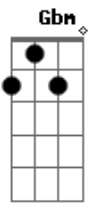

© ukulele-chords.com