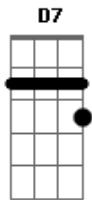

© ukulele-chords.com