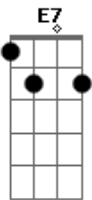

© ukulele-chords.com