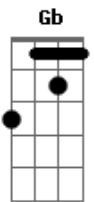

© ukulele-chords.com