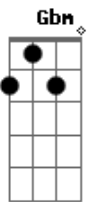

© ukulele-chords.com