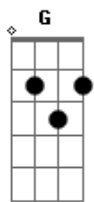

© ukulele-chords.com