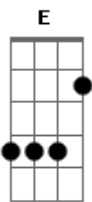

Eric Clapton - Let it grow

Tom: D

(acordes na forma do tom C)

Capostrate na 2ª casa

I'm standin' at the crossroads

Tryin' to read the signs

To tell me which way I should go to find the answer

And all the time I know

There's nothin' left to show,

Plant your love and let it grow.

Refrão:

Ponte: F Am Dm Am G
F Am Dm Am E
Am E7 Am D7 F G (2x)

Time is gettin' shorter

And there's much for you to do,

Only ask'n you will get what you are needin',

The rest is up to you

Plant your love and let it grow.

(Refrão 2x)

Acordes

© ukulele-chords.com

© ukulele-chords.com

© ukulele-chords.com

© ukulele-chords.com