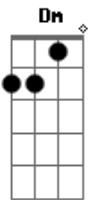

© ukulele-chords.com

© ukulele-chords.com