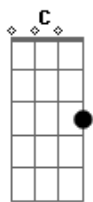

Eric Clapton - Let it grow

Tom: D

(acordes na forma do tom C)

Capostrate na 2ª casa

I'm standin' at the crossroads

Tryin' to read the signs

To tell me which way I should go to find the answer

And all the time I know

There's nothin' left to show,

Plant your love and let it grow.

Refrão:

Ponte: F Am Dm Am G
F Am Dm Am E
Am E7 Am D7 F G (2x)

Time is gettin' shorter

And there's much for you to do,

Only ask'n you will get what you are needin',

The rest is up to you

Plant your love and let it grow.

(Refrão 2x)

Acordes

© ukulele-chords.com

© ukulele-chords.com

© ukulele-chords.com

© ukulele-chords.com