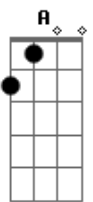

© ukulele-chords.com