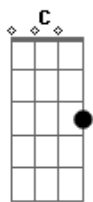

Eric Clapton - Let it grow

Tom: D

(acordes na forma do tom C)

Capotraste na 2ª casa

I'm standin' at the crossroads

Tryin' to read the signs

To tell me which way I should go to find the answer

And all the time I know

There's nothin' left to show,

Plant your love and let it grow.

Refrão:

Ponte: F Am7 Dm Am G
F Am7 Dm Am E
Am E7 Am D7 F G (2x)

Time is gettin' shorter

And there's much for you to do,

Only ask'n you will get what you are needin',

The rest is up to you

Plant your love and let it grow.

(Refrão 2x)

Acordes

© ukulele-chords.com

© ukulele-chords.com

© ukulele-chords.com

© ukulele-chords.com