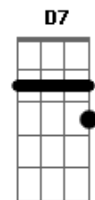

ukulele-chords.com