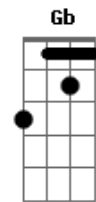

ukulele-chords.com