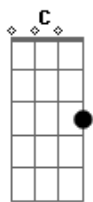

Eric Clapton - Let it grow

Tom: D

(acordes na forma do tom C)

Capostrate na 2ª casa

I'm standin' at the crossroads

Tryin' to read the signs

To tell me which way I should go to find the answer

And all the time I know

There's nothin' left to show,

Plant your love and let it grow.

Refrão:

Ponte: F Am7 Dm Am G
F Am7 Dm Am E
Am E7 Am D7 F G (2x)

Time is gettin' shorter

And there's much for you to do,

Only ask'n you will get what you are needin',

The rest is up to you

Plant your love and let it grow.

(Refrão 2x)

Acordes

© ukulele-chords.com

© ukulele-chords.com

© ukulele-chords.com

© ukulele-chords.com