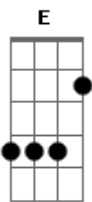

Eric Clapton - Let it grow

Tom: D

(acordes na forma do tom C)

Capostrate na 2ª casa

I'm standin' at the crossroads

Tryin' to read the signs

To tell me which way I should go to find the answer

And all the time I know

There's nothin' left to show,

Plant your love and let it grow.

Refrão:

Ponte: F Am7 Dm Am G
F Am7 Dm Am E
Am E7 Am D7 F G (2x)

Time is gettin' shorter

And there's much for you to do,

Only ask'n you will get what you are needin',

The rest is up to you

Plant your love and let it grow.

(Refrão 2x)

Acordes

© ukulele-chords.com

© ukulele-chords.com

© ukulele-chords.com

© ukulele-chords.com