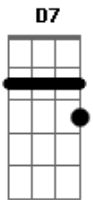

© ukulele-chords.com