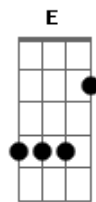

Eric Clapton - Let it grow

Tom: D

(acordes na forma do tom C)

Capotraste na 2ª casa

I'm standin' at the crossroads

Tryin' to read the signs

To tell me which way I should go to find the answer

And all the time I know

There's nothin' left to show,

Plant your love and let it grow.

Refrão:

Ponte: F Am7 Dm Am G
F Am7 Dm Am E
Am E7 Am D7 F G (2x)

Time is gettin' shorter

And there's much for you to do,

Only ask'n you will get what you are needin',

The rest is up to you

Plant your love and let it grow.

(Refrão 2x)

Acordes

ukulele-chords.com

ukulele-chords.com

ukulele-chords.com

ukulele-chords.com