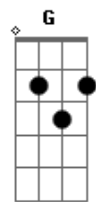

ukulele-chords.com