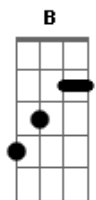

ukulele-chords.com