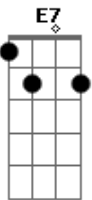

© ukulele-chords.com