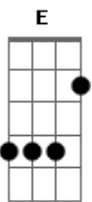

Eric Clapton - Let it grow

Tom: D

(acordes na forma do tom C)

Capotraste na 2ª casa

I'm standin' at the crossroads

Tryin' to read the signs

To tell me which way I should go to find the answer

And all the time I know

There's nothin' left to show,

Plant your love and let it grow.

Refrão:

Ponte: F Am7 Dm Am G
F Am7 Dm Am E
Am E7 Am D7 F G (2x)

Time is gettin' shorter

And there's much for you to do,

Only ask'n you will get what you are needin',

The rest is up to you

Plant your love and let it grow.

(Refrão 2x)

Acordes

© ukulele-chords.com

© ukulele-chords.com

© ukulele-chords.com

© ukulele-chords.com