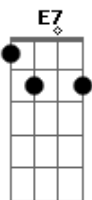

© ukulele-chords.com