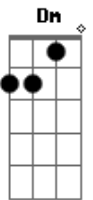

© ukulele-chords.com