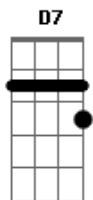

© ukulele-chords.com