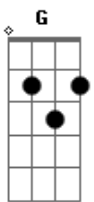

© ukulele-chords.com