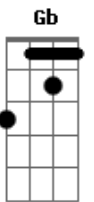

© ukulele-chords.com