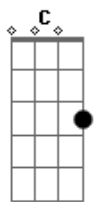

Eric Clapton - Let it grow

Tom: D

(acordes na forma do tom C)

Capotraste na 2ª casa

I'm standin' at the crossroads

Tryin' to read the signs

To tell me which way I should go to find the answer

And all the time I know

There's nothin' left to show,

Plant your love and let it grow.

Refrão:

Ponte: F Am7 Dm Am G
F Am7 Dm Am E
Am E7 Am D7 F G (2x)

Time is gettin' shorter

And there's much for you to do,

Only ask'n you will get what you are needin',

The rest is up to you

Plant your love and let it grow.

(Refrão 2x)

Acordes

ukulele-chords.com

ukulele-chords.com

ukulele-chords.com

ukulele-chords.com