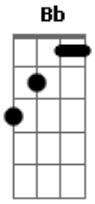

© ukulele-chords.com