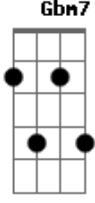

© ukulele-chords.com