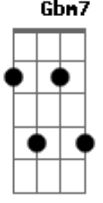

© ukulele-chords.com